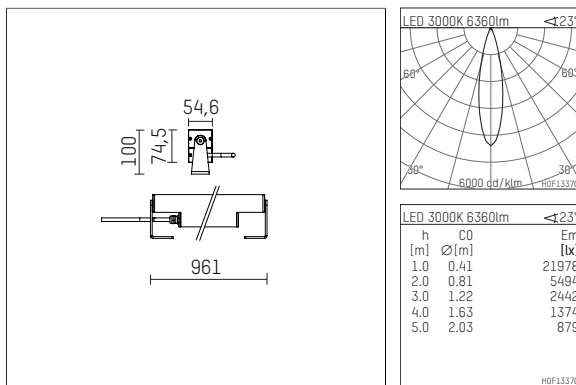

## 119 634 13 916 | silver

led.modular | IP65  
linear luminaire  
LED | 83 W 3000 K

- linear luminaire led.modular IP65
- adjustable
- with mounting bracket
- for installation on wall or ceiling
- for optimal illumination of vertical facades
- prepared for through wiring
- with LED 7200 lm
- colour temperature: 3000 K
- colour rendering index: CRI >90
- L80 / B10 (50.000h)
- SDCM < 2
- net luminous flux: 6360 lm
- total load: 83 W
- luminous efficacy: 76,6 lm/W
- symmetrical light distribution, medium
- beam angle: 25 °
- with built in LED power unit, electronic, 220-240 V, 0/50/60 Hz
- power supply: supply cord, H05RN-F 3x1 mm<sup>2</sup>, length: 2000 mm
- circular connector RST16 (Wieland)
- housing of extruded aluminium profile
- safety glass, clear
- bracket of stainless steel
- length: 961 mm, width: 54 mm, height: 100 mm
- weight: 5,8 kg
- protection rating: IP65
- protection class I
- 5 years Hoffmeister warranty
- Made in Germany
- maximum ambient temperature: 40 ° C
- impact resistance class: IK07
- certificates: manufactured according to DIN VDE 0711 / EN 60598, CE
- colour: silver
- 119 634 13 916