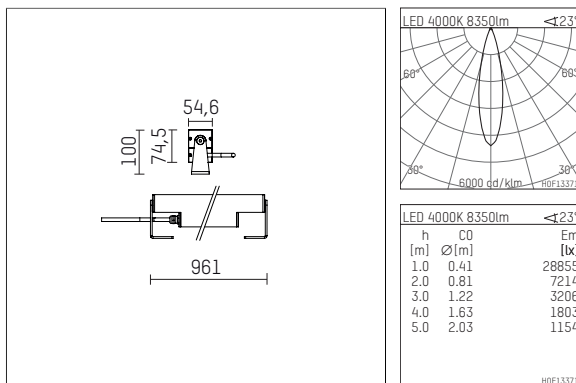

119 634 14 910 | white

led.modular | IP65
linear luminaire
LED | 83 W 4000 K

- linear luminaire led.modular IP65
- adjustable
- with mounting bracket
- for installation on wall or ceiling
- for optimal illumination of vertical facades
- prepared for through wiring
- with LED 9450 lm
- colour temperature: 4000 K
- colour rendering index: CRI >80
- L80 / B10 (50.000h)
- SDCM < 2
- net luminous flux: 8350 lm
- total load: 83 W
- luminous efficacy: 100,6 lm/W
- symmetrical light distribution, medium
- beam angle: 25 °
- with built in LED power unit, electronic, 220-240 V, 0/50/60 Hz
- power supply: supply cord, H05RN-F 3x1 mm², length: 2000 mm
- circular connector RST16 (Wieland)
- housing of extruded aluminium profile
- safety glass, clear
- bracket of stainless steel
- length: 961 mm, width: 54 mm, height: 100 mm
- weight: 4,9 kg
- protection rating: IP65
- protection class I
- 5 years Hoffmeister warranty
- Made in Germany
- maximum ambient temperature: 40 ° C
- impact resistance class: IK07
- certificates: manufactured according to DIN VDE 0711 / EN 60598, CE
- colour: white
- 119 634 14 910