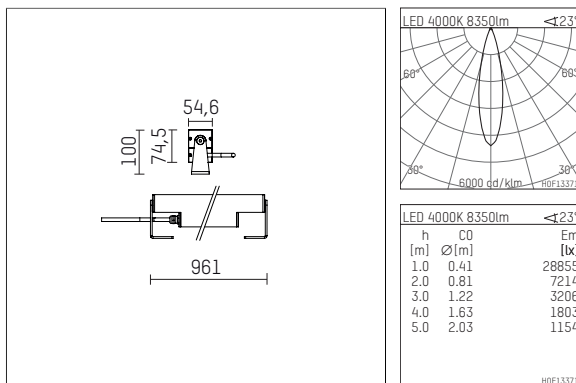

119 634 14 916 | silver

led.modular | IP65
linear luminaire
LED | 83 W 4000 K

- linear luminaire led.modular IP65
- adjustable
- with mounting bracket
- for installation on wall or ceiling
- for optimal illumination of vertical facades
- prepared for through wiring
- with LED 9450 lm
- colour temperature: 4000 K
- colour rendering index: CRI >80
- L80 / B10 (50.000h)
- SDCM < 2
- net luminous flux: 8350 lm
- total load: 83 W
- luminous efficacy: 100,6 lm/W
- symmetrical light distribution, medium
- beam angle: 25 °
- with built in LED power unit, electronic, 220-240 V, 0/50/60 Hz
- power supply: supply cord, H05RN-F 3x1 mm², length: 2000 mm
- circular connector RST16 (Wieland)
- housing of extruded aluminium profile
- safety glass, clear
- bracket of stainless steel
- length: 961 mm, width: 54 mm, height: 100 mm
- weight: 5,8 kg
- protection rating: IP65
- protection class I
- 5 years Hoffmeister warranty
- Made in Germany
- maximum ambient temperature: 40 ° C
- impact resistance class: IK07
- certificates: manufactured according to DIN VDE 0711 / EN 60598, CE
- colour: silver
- 119 634 14 916