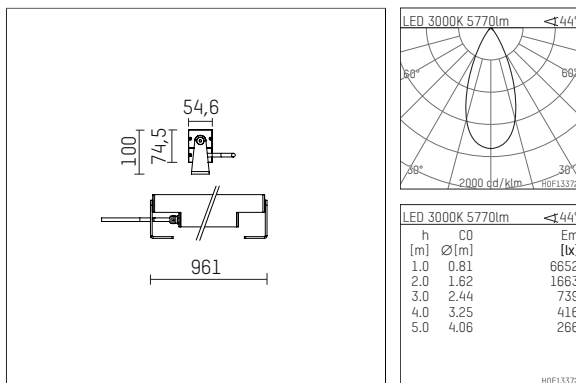

119 635 03 726 | anthracite

led.modular | IP65
linear luminaire
LED | 83 W 3000 K

- linear luminaire led.modular IP65
- adjustable
- with mounting bracket
- for installation on wall or ceiling
- for optimal illumination of vertical facades
- with LED 7200 lm
- colour temperature: 3000 K
- colour rendering index: CRI >90
- L80 / B10 (50.000h)
- SDCM < 2
- net luminous flux: 5770 lm
- total load: 83 W
- luminous efficacy: 69,5 lm/W
- symmetrical light distribution, flood
- beam angle: 45 °
- with built in LED power unit, electronic, 220-240 V, 0/50/60 Hz
- power supply: supply cord, H05RN-F 3x1 mm², length: 2000 mm
- circular connector RST16 (Wieland)
- housing of extruded aluminium profile
- safety glass, clear
- bracket of stainless steel
- length: 961 mm, width: 54 mm, height: 100 mm
- weight: 5,6 kg
- protection rating: IP65
- protection class I
- 5 years Hoffmeister warranty
- Made in Germany
- maximum ambient temperature: 40 ° C
- impact resistance class: IK07
- certificates: manufactured according to DIN VDE 0711 / EN 60598, CE
- colour: anthracite
- 119 635 03 726