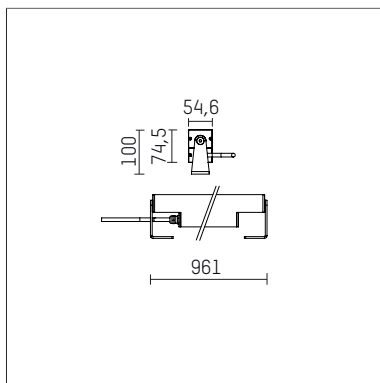

## 119 635 03 910 D | white

led.modular | IP65  
linear luminaire  
LED | 83 W 3000 K

- linear luminaire led.modular IP65
- adjustable
- with mounting bracket
- for installation on wall or ceiling
- for optimal illumination of vertical facades
- with LED 7200 lm
- colour temperature: 3000 K
- colour rendering index: CRI >90
- L80 / B10 (50.000h)
- SDCM < 2
- net luminous flux: 5770 lm
- total load: 83 W
- luminous efficacy: 69,5 lm/W
- symmetrical light distribution, flood
- beam angle: 45 °
- with built in LED power unit, electronic (DALI), 220-240 V, 0/50/60 Hz
- dimmable
- dimming range: 100-1 %
- power supply: supply cord, H05RN-F 5x1 mm<sup>2</sup>, length: 2000 mm
- circular connector RST16 (Wieland)
- housing of extruded aluminium profile
- safety glass, clear
- bracket of stainless steel
- length: 961 mm, width: 54 mm, height: 100 mm
- weight: 4,6 kg
- protection rating: IP65
- protection class I
- 5 years Hoffmeister warranty
- Made in Germany
- maximum ambient temperature: 44 ° C
- impact resistance class: IK07
- certificates: manufactured according to DIN VDE 0711 / EN 60598, CE
- colour: white
- 119 635 03 910 D