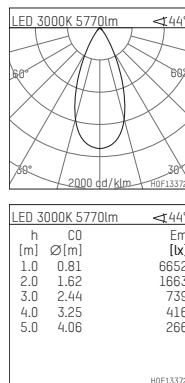

## 119 635 03 910 D | white

led.modular | IP65  
linear luminaire  
LED | 83 W 3000 K

- linear luminaire led.modular IP65
- adjustable
- with mounting bracket
- for installation on wall or ceiling
- for optimal illumination of vertical facades
- with LED 7200 lm
- colour temperature: 3000 K
- colour rendering index: CRI >90
- L80 / B10 (50.000h)
- SDCM < 2
- net luminous flux: 5770 lm
- total load: 83 W
- luminous efficacy: 69,5 lm/W
- symmetrical light distribution, flood
- beam angle: 45 °
- with built in LED power unit, electronic (DALI), 220-240 V, 0/50/60 Hz
- dimmable
- dimming range: 100-1 %
- power supply: supply cord, H05RN-F 5x1 mm<sup>2</sup>, length: 2000 mm
- circular connector RST16 (Wieland)
- housing of extruded aluminium profile
- safety glass, clear
- bracket of stainless steel
- length: 961 mm, width: 54 mm, height: 100 mm
- weight: 4,6 kg
- protection rating: IP65
- protection class I
- 5 years Hoffmeister warranty
- Made in Germany
- maximum ambient temperature: 44 ° C
- impact resistance class: IK07
- certificates: manufactured according to DIN VDE 0711 / EN 60598, CE
- colour: white
- 119 635 03 910 D