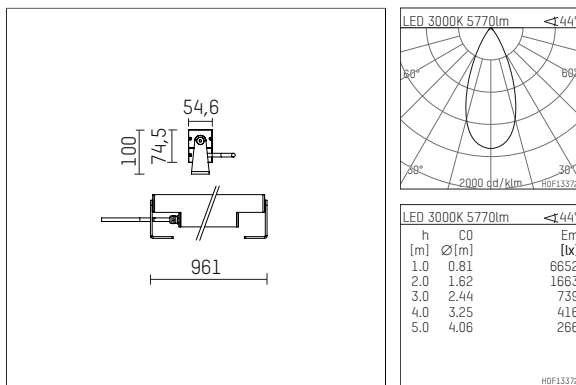

119 635 03 910 | white

led.modular | IP65
linear luminaire
LED | 83 W 3000 K

- linear luminaire led.modular IP65
- adjustable
- with mounting bracket
- for installation on wall or ceiling
- for optimal illumination of vertical facades
- with LED 7200 lm
- colour temperature: 3000 K
- colour rendering index: CRI >90
- L80 / B10 (50.000h)
- SDCM < 2
- net luminous flux: 5770 lm
- total load: 83 W
- luminous efficacy: 69,5 lm/W
- symmetrical light distribution, flood
- beam angle: 45 °
- with built in LED power unit, electronic, 220-240 V, 0/50/60 Hz
- power supply: supply cord, H05RN-F 3x1 mm², length: 2000 mm
- circular connector RST16 (Wieland)
- housing of extruded aluminium profile
- safety glass, clear
- bracket of stainless steel
- length: 961 mm, width: 54 mm, height: 100 mm
- weight: 5,6 kg
- protection rating: IP65
- protection class I
- 5 years Hoffmeister warranty
- Made in Germany
- maximum ambient temperature: 40 ° C
- impact resistance class: IK07
- certificates: manufactured according to DIN VDE 0711 / EN 60598, CE
- colour: white
- 119 635 03 910