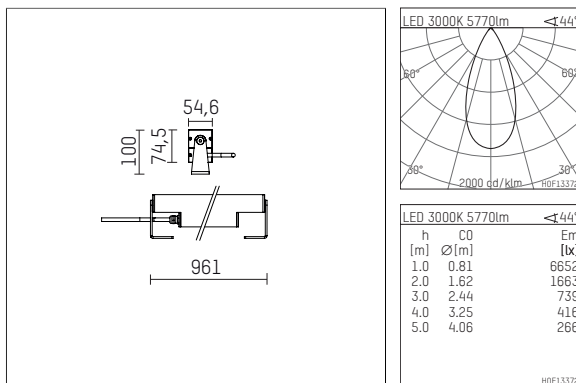

119 635 03 916 D | silver

led.modular | IP65
linear luminaire
LED | 83 W 3000 K

- linear luminaire led.modular IP65
- adjustable
- with mounting bracket
- for installation on wall or ceiling
- for optimal illumination of vertical facades
- with LED 7200 lm
- colour temperature: 3000 K
- colour rendering index: CRI >90
- L80 / B10 (50.000h)
- SDCM < 2
- net luminous flux: 5770 lm
- total load: 83 W
- luminous efficacy: 69,5 lm/W
- symmetrical light distribution, flood
- beam angle: 45 °
- with built in LED power unit, electronic (DALI), 220-240 V, 0/50/60 Hz
- dimmable
- dimming range: 100-1 %
- power supply: supply cord, H05RN-F 5x1 mm², length: 2000 mm
- circular connector RST16 (Wieland)
- housing of extruded aluminium profile
- safety glass, clear
- bracket of stainless steel
- length: 961 mm, width: 54 mm, height: 100 mm
- weight: 5,6 kg
- protection rating: IP65
- protection class I
- 5 years Hoffmeister warranty
- Made in Germany
- maximum ambient temperature: 44 ° C
- impact resistance class: IK07
- certificates: manufactured according to DIN VDE 0711 / EN 60598, CE
- colour: silver
- 119 635 03 916 D