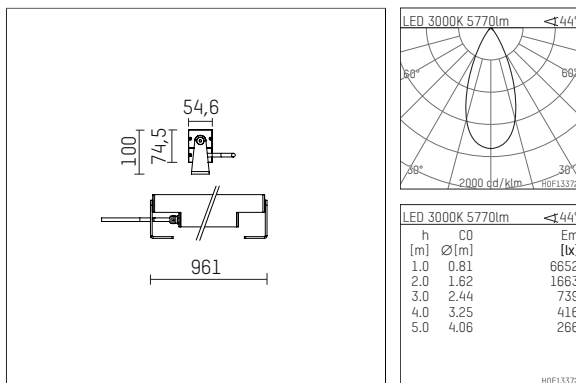

## 119 635 03 916 | silver

led.modular | IP65  
linear luminaire  
LED | 83 W 3000 K

- linear luminaire led.modular IP65
- adjustable
- with mounting bracket
- for installation on wall or ceiling
- for optimal illumination of vertical facades
- with LED 7200 lm
- colour temperature: 3000 K
- colour rendering index: CRI >90
- L80 / B10 (50.000h)
- SDCM < 2
- net luminous flux: 5770 lm
- total load: 83 W
- luminous efficacy: 69,5 lm/W
- symmetrical light distribution, flood
- beam angle: 45 °
- with built in LED power unit, electronic, 220-240 V, 0/50/60 Hz
- power supply: supply cord, H05RN-F 3x1 mm<sup>2</sup>, length: 2000 mm
- circular connector RST16 (Wieland)
- housing of extruded aluminium profile
- safety glass, clear
- bracket of stainless steel
- length: 961 mm, width: 54 mm, height: 100 mm
- weight: 5,6 kg
- protection rating: IP65
- protection class I
- 5 years Hoffmeister warranty
- Made in Germany
- maximum ambient temperature: 40 ° C
- impact resistance class: IK07
- certificates: manufactured according to DIN VDE 0711 / EN 60598, CE
- colour: silver
- 119 635 03 916