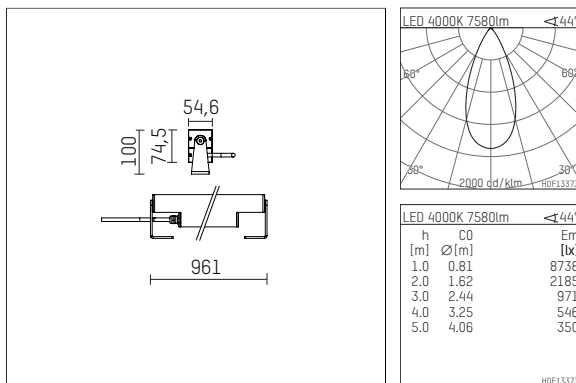

## 119 635 04 726 | anthracite

led.modular | IP65  
linear luminaire  
LED | 83 W 4000 K

- linear luminaire led.modular IP65
- adjustable
- with mounting bracket
- for installation on wall or ceiling
- for optimal illumination of vertical facades
- with LED 9450 lm
- colour temperature: 4000 K
- colour rendering index: CRI >80
- L80 / B10 (50.000h)
- SDCM < 2
- net luminous flux: 7580 lm
- total load: 83 W
- luminous efficacy: 91,3 lm/W
- symmetrical light distribution, flood
- beam angle: 45 °
- with built in LED power unit, electronic, 220-240 V, 0/50/60 Hz
- power supply: supply cord, H05RN-F 3x1 mm<sup>2</sup>, length: 2000 mm
- circular connector RST16 (Wieland)
- housing of extruded aluminium profile
- safety glass, clear
- bracket of stainless steel
- length: 961 mm, width: 54 mm, height: 100 mm
- weight: 5,6 kg
- protection rating: IP65
- protection class I
- 5 years Hoffmeister warranty
- Made in Germany
- maximum ambient temperature: 40 ° C
- impact resistance class: IK07
- certificates: manufactured according to DIN VDE 0711 / EN 60598, CE
- colour: anthracite
- 119 635 04 726