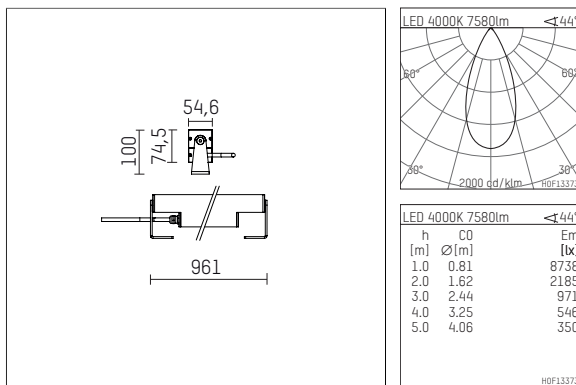

119 635 04 910 | white

led.modular | IP65
linear luminaire
LED | 83 W 4000 K

- linear luminaire led.modular IP65
- adjustable
- with mounting bracket
- for installation on wall or ceiling
- for optimal illumination of vertical facades
- with LED 9450 lm
- colour temperature: 4000 K
- colour rendering index: CRI >80
- L80 / B10 (50.000h)
- SDCM < 2
- net luminous flux: 7580 lm
- total load: 83 W
- luminous efficacy: 91,3 lm/W
- symmetrical light distribution, flood
- beam angle: 45 °
- with built in LED power unit, electronic, 220-240 V, 0/50/60 Hz
- power supply: supply cord, H05RN-F 3x1 mm², length: 2000 mm
- circular connector RST16 (Wieland)
- housing of extruded aluminium profile
- safety glass, clear
- bracket of stainless steel
- length: 961 mm, width: 54 mm, height: 100 mm
- weight: 5,6 kg
- protection rating: IP65
- protection class I
- 5 years Hoffmeister warranty
- Made in Germany
- maximum ambient temperature: 40 ° C
- impact resistance class: IK07
- certificates: manufactured according to DIN VDE 0711 / EN 60598, CE
- colour: white
- 119 635 04 910