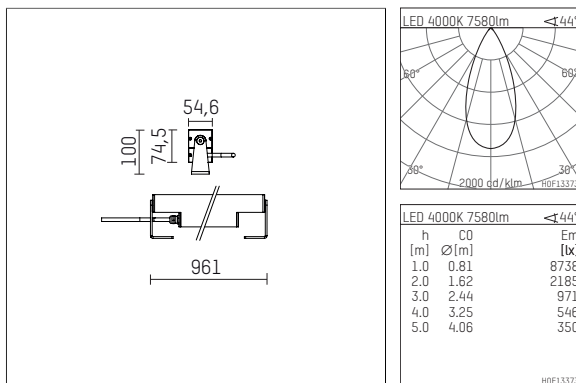

119 635 04 916 D | silver

led.modular | IP65
linear luminaire
LED | 83 W 4000 K

- linear luminaire led.modular IP65
- adjustable
- with mounting bracket
- for installation on wall or ceiling
- for optimal illumination of vertical facades
- with LED 9450 lm
- colour temperature: 4000 K
- colour rendering index: CRI >80
- L80 / B10 (50.000h)
- SDCM < 2
- net luminous flux: 7580 lm
- total load: 83 W
- luminous efficacy: 91,3 lm/W
- symmetrical light distribution, flood
- beam angle: 45 °
- with built in LED power unit, electronic (DALI), 220-240 V, 0/50/60 Hz
- dimmable
- dimming range: 100-1 %
- power supply: supply cord, H05RN-F 5x1 mm², length: 2000 mm
- circular connector RST16 (Wieland)
- housing of extruded aluminium profile
- safety glass, clear
- bracket of stainless steel
- length: 961 mm, width: 54 mm, height: 100 mm
- weight: 5,6 kg
- protection rating: IP65
- protection class I
- 5 years Hoffmeister warranty
- Made in Germany
- maximum ambient temperature: 44 ° C
- impact resistance class: IK07
- certificates: manufactured according to DIN VDE 0711 / EN 60598, CE
- colour: silver
- 119 635 04 916 D
