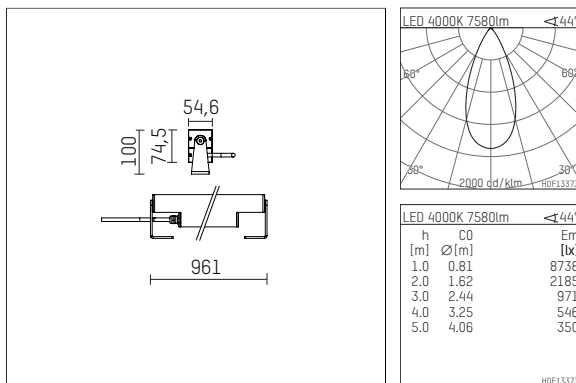

119 635 04 916 | silver

led.modular | IP65
linear luminaire
LED | 83 W 4000 K

- linear luminaire led.modular IP65
- adjustable
- with mounting bracket
- for installation on wall or ceiling
- for optimal illumination of vertical facades
- with LED 9450 lm
- colour temperature: 4000 K
- colour rendering index: CRI >80
- L80 / B10 (50.000h)
- SDCM < 2
- net luminous flux: 7580 lm
- total load: 83 W
- luminous efficacy: 91,3 lm/W
- symmetrical light distribution, flood
- beam angle: 45 °
- with built in LED power unit, electronic, 220-240 V, 0/50/60 Hz
- power supply: supply cord, H05RN-F 3x1 mm², length: 2000 mm
- circular connector RST16 (Wieland)
- housing of extruded aluminium profile
- safety glass, clear
- bracket of stainless steel
- length: 961 mm, width: 54 mm, height: 100 mm
- weight: 5,6 kg
- protection rating: IP65
- protection class I
- 5 years Hoffmeister warranty
- Made in Germany
- maximum ambient temperature: 40 ° C
- impact resistance class: IK07
- certificates: manufactured according to DIN VDE 0711 / EN 60598, CE
- colour: silver
- 119 635 04 916