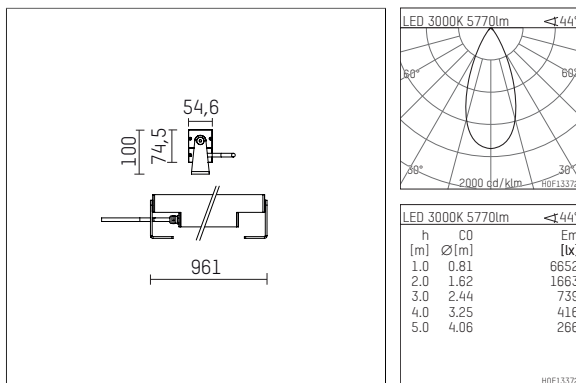

119 635 13 726 | anthracite

led.modular | IP65
linear luminaire
LED | 83 W 3000 K

- linear luminaire led.modular IP65
- adjustable
- with mounting bracket
- for installation on wall or ceiling
- for optimal illumination of vertical facades
- prepared for through wiring
- with LED 7200 lm
- colour temperature: 3000 K
- colour rendering index: CRI >90
- L80 / B10 (50.000h)
- SDCM < 2
- net luminous flux: 5770 lm
- total load: 83 W
- luminous efficacy: 69,5 lm/W
- symmetrical light distribution, flood
- beam angle: 45 °
- with built in LED power unit, electronic, 220-240 V, 0/50/60 Hz
- power supply: supply cord, H05RN-F 3x1 mm², length: 2000 mm
- circular connector RST16 (Wieland)
- housing of extruded aluminium profile
- safety glass, clear
- bracket of stainless steel
- length: 961 mm, width: 54 mm, height: 100 mm
- weight: 5,8 kg
- protection rating: IP65
- protection class I
- 5 years Hoffmeister warranty
- Made in Germany
- maximum ambient temperature: 40 ° C
- impact resistance class: IK07
- certificates: manufactured according to DIN VDE 0711 / EN 60598, CE
- colour: anthracite
- 119 635 13 726