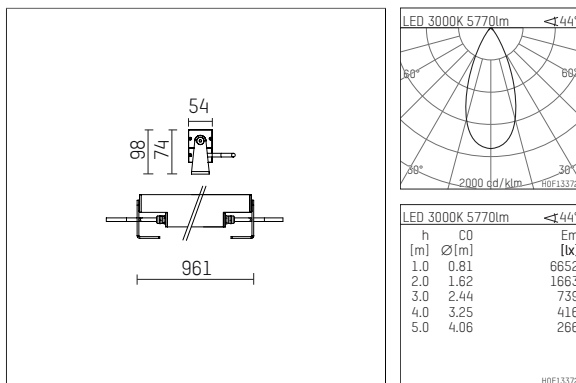

119 635 13 910 D | white

led.modular | IP65
linear luminaire
LED | 83 W 3000 K

- linear luminaire led.modular IP65
- adjustable
- with mounting bracket
- for installation on wall or ceiling
- for optimal illumination of vertical facades
- prepared for through wiring
- with LED 7200 lm
- colour temperature: 3000 K
- colour rendering index: CRI >90
- L80 / B10 (50.000h)
- SDCM < 2
- net luminous flux: 5770 lm
- total load: 83 W
- luminous efficacy: 69,5 lm/W
- symmetrical light distribution, flood
- beam angle: 45 °
- with built in LED power unit, electronic (DALI), 220-240 V, 0/50/60 Hz
- dimmable
- dimming range: 100-1 %
- power supply: supply cord, H05RN-F 5x1 mm², length: 2000 mm
- circular connector RST16 (Wieland)
- secondary connection: H05RN-F 5x1 mm², (Typ: circular connector RST16 (Wieland)), length: 2000 mm
- housing of extruded aluminium profile
- safety glass, clear
- bracket of stainless steel
- length: 961 mm, width: 54 mm, height: 100 mm
- weight: 5,8 kg
- protection rating: IP65
- protection class I
- 5 years Hoffmeister warranty
- Made in Germany
- maximum ambient temperature: 44 ° C
- impact resistance class: IK07
- certificates: manufactured according to DIN VDE 0711 / EN 60598, CE
- colour: white
- 119 635 13 910 D