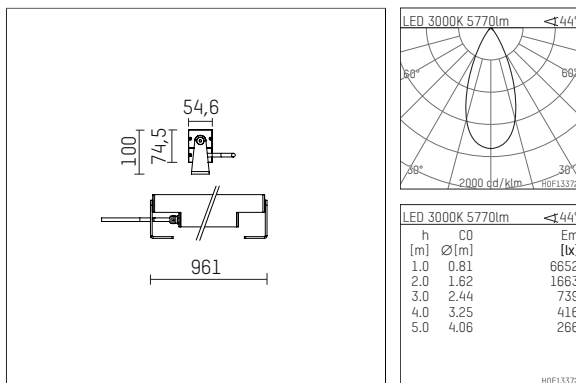

119 635 13 910 | white

led.modular | IP65
linear luminaire
LED | 83 W 3000 K

- linear luminaire led.modular IP65
- adjustable
- with mounting bracket
- for installation on wall or ceiling
- for optimal illumination of vertical facades
- prepared for through wiring
- with LED 7200 lm
- colour temperature: 3000 K
- colour rendering index: CRI >90
- L80 / B10 (50.000h)
- SDCM < 2
- net luminous flux: 5770 lm
- total load: 83 W
- luminous efficacy: 69,5 lm/W
- symmetrical light distribution, flood
- beam angle: 45 °
- with built in LED power unit, electronic, 220-240 V, 0/50/60 Hz
- power supply: supply cord, H05RN-F 3x1 mm², length: 2000 mm
- circular connector RST16 (Wieland)
- housing of extruded aluminium profile
- safety glass, clear
- bracket of stainless steel
- length: 961 mm, width: 54 mm, height: 100 mm
- weight: 5,8 kg
- protection rating: IP65
- protection class I
- 5 years Hoffmeister warranty
- Made in Germany
- maximum ambient temperature: 40 ° C
- impact resistance class: IK07
- certificates: manufactured according to DIN VDE 0711 / EN 60598, CE
- colour: white
- 119 635 13 910