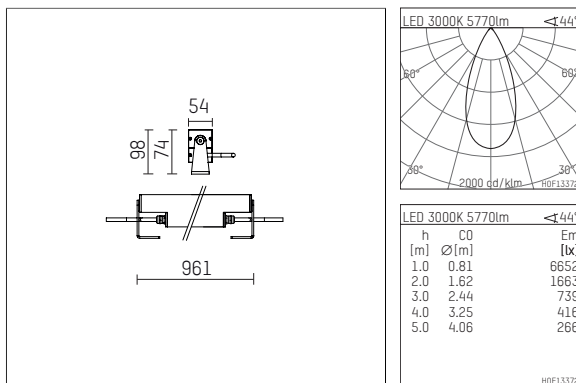

119 635 13 916 D | silver

led.modular | IP65
linear luminaire
LED | 83 W 3000 K

- linear luminaire led.modular IP65
- adjustable
- with mounting bracket
- for installation on wall or ceiling
- for optimal illumination of vertical facades
- prepared for through wiring
- with LED 7200 lm
- colour temperature: 3000 K
- colour rendering index: CRI >90
- L80 / B10 (50.000h)
- SDCM < 2
- net luminous flux: 5770 lm
- total load: 83 W
- luminous efficacy: 69,5 lm/W
- symmetrical light distribution, flood
- beam angle: 45 °
- with built in LED power unit, electronic (DALI), 220-240 V, 0/50/60 Hz
- dimmable
- dimming range: 100-1 %
- power supply: supply cord, H05RN-F 5x1 mm², length: 2000 mm
- circular connector RST16 (Wieland)
- secondary connection: H05RN-F 5x1 mm², (Typ: circular connector RST16 (Wieland)), length: 2000 mm
- housing of extruded aluminium profile
- safety glass, clear
- bracket of stainless steel
- length: 961 mm, width: 54 mm, height: 100 mm
- weight: 5,8 kg
- protection rating: IP65
- protection class I
- 5 years Hoffmeister warranty
- Made in Germany
- maximum ambient temperature: 44 ° C
- impact resistance class: IK07
- certificates: manufactured according to DIN VDE 0711 / EN 60598, CE
- colour: silver
- 119 635 13 916 D