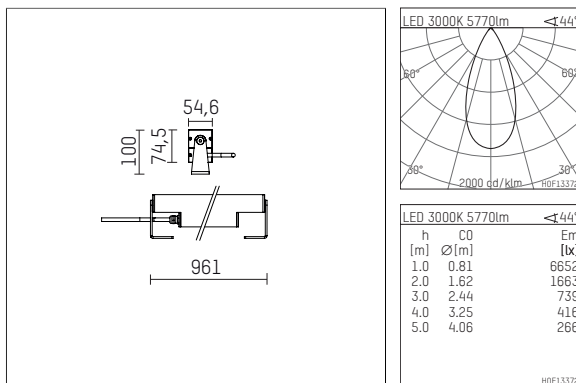

119 635 13 916 | silver

led.modular | IP65
linear luminaire
LED | 83 W 3000 K

- linear luminaire led.modular IP65
- adjustable
- with mounting bracket
- for installation on wall or ceiling
- for optimal illumination of vertical facades
- prepared for through wiring
- with LED 7200 lm
- colour temperature: 3000 K
- colour rendering index: CRI >90
- L80 / B10 (50.000h)
- SDCM < 2
- net luminous flux: 5770 lm
- total load: 83 W
- luminous efficacy: 69,5 lm/W
- symmetrical light distribution, flood
- beam angle: 45 °
- with built in LED power unit, electronic, 220-240 V, 0/50/60 Hz
- power supply: supply cord, H05RN-F 3x1 mm², length: 2000 mm
- circular connector RST16 (Wieland)
- housing of extruded aluminium profile
- safety glass, clear
- bracket of stainless steel
- length: 961 mm, width: 54 mm, height: 100 mm
- weight: 5,8 kg
- protection rating: IP65
- protection class I
- 5 years Hoffmeister warranty
- Made in Germany
- maximum ambient temperature: 40 ° C
- impact resistance class: IK07
- certificates: manufactured according to DIN VDE 0711 / EN 60598, CE
- colour: silver
- 119 635 13 916