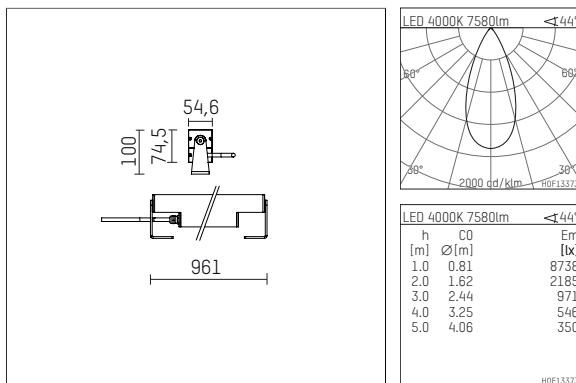

119 635 14 910 | white

led.modular | IP65
linear luminaire
LED | 83 W 4000 K

- linear luminaire led.modular IP65
- adjustable
- with mounting bracket
- for installation on wall or ceiling
- for optimal illumination of vertical facades
- prepared for through wiring
- with LED 9450 lm
- colour temperature: 4000 K
- colour rendering index: CRI >80
- L80 / B10 (50.000h)
- SDCM < 2
- net luminous flux: 7580 lm
- total load: 83 W
- luminous efficacy: 91,3 lm/W
- symmetrical light distribution, flood
- beam angle: 45 °
- with built in LED power unit, electronic, 220-240 V, 0/50/60 Hz
- power supply: supply cord, H05RN-F 3x1 mm², length: 2000 mm
- circular connector RST16 (Wieland)
- housing of extruded aluminium profile
- safety glass, clear
- bracket of stainless steel
- length: 961 mm, width: 54 mm, height: 100 mm
- weight: 5,8 kg
- protection rating: IP65
- protection class I
- 5 years Hoffmeister warranty
- Made in Germany
- maximum ambient temperature: 40 ° C
- impact resistance class: IK07
- certificates: manufactured according to DIN VDE 0711 / EN 60598, CE
- colour: white
- 119 635 14 910