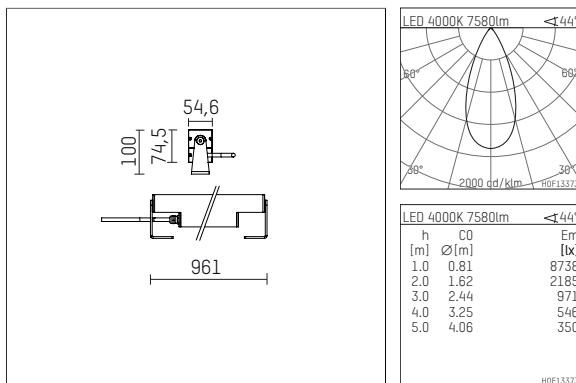

## 119 635 14 916 | silver

led.modular | IP65  
linear luminaire  
LED | 83 W 4000 K

- linear luminaire led.modular IP65
- adjustable
- with mounting bracket
- for installation on wall or ceiling
- for optimal illumination of vertical facades
- prepared for through wiring
- with LED 9450 lm
- colour temperature: 4000 K
- colour rendering index: CRI >80
- L80 / B10 (50.000h)
- SDCM < 2
- net luminous flux: 7580 lm
- total load: 83 W
- luminous efficacy: 91,3 lm/W
- symmetrical light distribution, flood
- beam angle: 45 °
- with built in LED power unit, electronic, 220-240 V, 0/50/60 Hz
- power supply: supply cord, H05RN-F 3x1 mm<sup>2</sup>, length: 2000 mm
- circular connector RST16 (Wieland)
- housing of extruded aluminium profile
- safety glass, clear
- bracket of stainless steel
- length: 961 mm, width: 54 mm, height: 100 mm
- weight: 5,8 kg
- protection rating: IP65
- protection class I
- 5 years Hoffmeister warranty
- Made in Germany
- maximum ambient temperature: 40 ° C
- impact resistance class: IK07
- certificates: manufactured according to DIN VDE 0711 / EN 60598, CE
- colour: silver
- 119 635 14 916