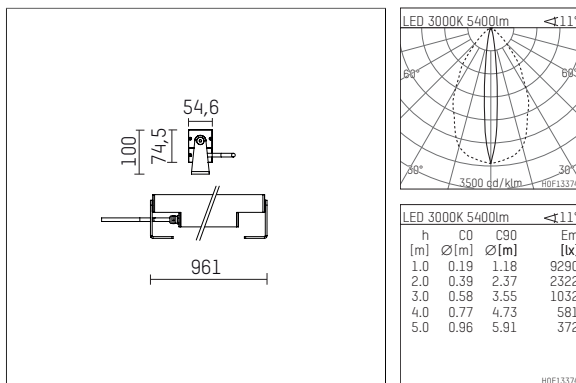

## 119 636 03 726 D | anthracite

led.modular | IP65  
linear luminaire  
LED | 83 W 3000 K

- linear luminaire led.modular IP65
- adjustable
- with mounting bracket
- for installation on wall or ceiling
- for optimal illumination of vertical facades
- with LED 7200 lm
- colour temperature: 3000 K
- colour rendering index: CRI >80
- L80 / B10 (50.000h)
- net luminous flux: 5400 lm
- total load: 83 W
- luminous efficacy: 65,1 lm/W
- oval flood
- 11° x 61°
- with built in LED power unit, electronic (DALI), 220-240 V, 0/50/60 Hz
- dimmable
- dimming range: 100-1 %
- power supply: supply cord, H05RN-F 5x1 mm<sup>2</sup>, length: 2000 mm
- circular connector RST16 (Wieland)
- housing of extruded aluminium profile
- safety glass, clear
- bracket of stainless steel
- with integrated lens system for homogenous wall illumination
- length: 961 mm, width: 54 mm, height: 100 mm
- weight: 5,12 kg
- protection rating: IP65
- protection class I
- 5 years Hoffmeister warranty
- Made in Germany
- maximum ambient temperature: 44 ° C
- impact resistance class: IK07
- certificates: manufactured according to DIN VDE 0711 / EN 60598, CE
- colour: anthracite
- 119 636 03 726 D