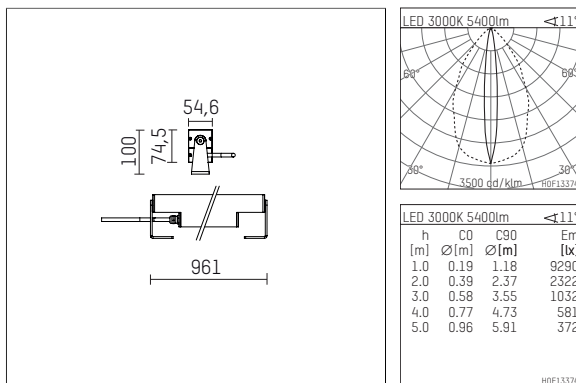

119 636 03 726 | anthracite

led.modular | IP65
linear luminaire
LED | 83 W 3000 K

- linear luminaire led.modular IP65
- adjustable
- with mounting bracket
- for installation on wall or ceiling
- for optimal illumination of vertical facades
- with LED 7200 lm
- colour temperature: 3000 K
- colour rendering index: CRI >90
- L80 / B10 (50.000h)
- SDCM < 2
- net luminous flux: 5400 lm
- total load: 83 W
- luminous efficacy: 65,1 lm/W
- oval flood
- 11° x 61°
- with built in LED power unit, electronic, 220-240 V, 0/50/60 Hz
- power supply: supply cord, H05RN-F 3x1 mm², length: 2000 mm
- circular connector RST16 (Wieland)
- housing of extruded aluminium profile
- safety glass, clear
- bracket of stainless steel
- with integrated lens system for homogenous wall illumination
- length: 961 mm, width: 54 mm, height: 100 mm
- weight: 6 kg
- protection rating: IP65
- protection class I
- 5 years Hoffmeister warranty
- Made in Germany
- maximum ambient temperature: 40 ° C
- impact resistance class: IK07
- certificates: manufactured according to DIN VDE 0711 / EN 60598, CE
- colour: anthracite
- 119 636 03 726