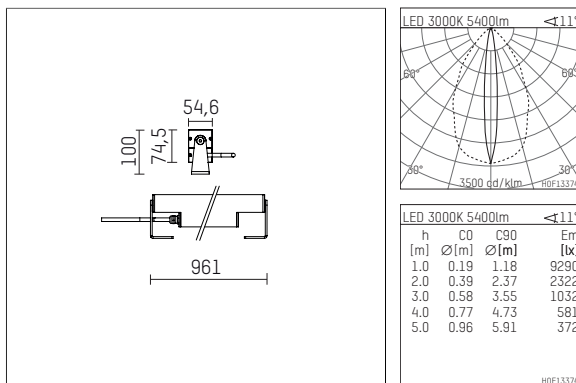

119 636 03 910 D | white

led.modular | IP65
linear luminaire
LED | 83 W 3000 K

- linear luminaire led.modular IP65
- adjustable
- with mounting bracket
- for installation on wall or ceiling
- for optimal illumination of vertical facades
- with LED 7200 lm
- colour temperature: 3000 K
- colour rendering index: CRI >90
- L80 / B10 (50.000h)
- SDCM < 2
- net luminous flux: 5400 lm
- total load: 83 W
- luminous efficacy: 65,1 lm/W
- oval flood
- 11° x 61°
- with built in LED power unit, electronic (DALI), 220-240 V, 0/50/60 Hz
- dimmable
- dimming range: 100-1 %
- power supply: supply cord, H05RN-F 5x1 mm², length: 2000 mm
- circular connector RST16 (Wieland)
- housing of extruded aluminium profile
- safety glass, clear
- bracket of stainless steel
- with integrated lens system for homogenous wall illumination
- length: 961 mm, width: 54 mm, height: 100 mm
- weight: 6 kg
- protection rating: IP65
- protection class I
- 5 years Hoffmeister warranty
- Made in Germany
- maximum ambient temperature: 44 ° C
- impact resistance class: IK07
- certificates: manufactured according to DIN VDE 0711 / EN 60598, CE
- colour: white
- 119 636 03 910 D
