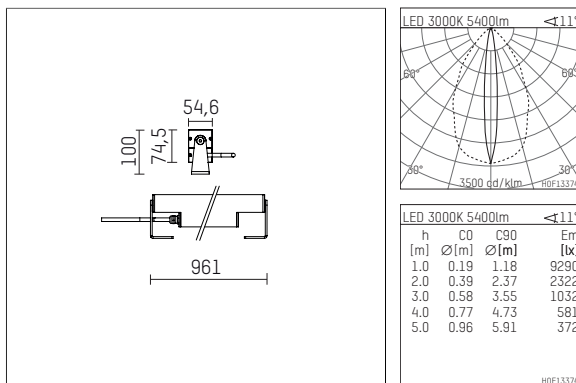

## 119 636 03 910 | white

led.modular | IP65  
linear luminaire  
LED | 83 W 3000 K

- linear luminaire led.modular IP65
- adjustable
- with mounting bracket
- for installation on wall or ceiling
- for optimal illumination of vertical facades
- with LED 7200 lm
- colour temperature: 3000 K
- colour rendering index: CRI >90
- L80 / B10 (50.000h)
- SDCM < 2
- net luminous flux: 5400 lm
- total load: 83 W
- luminous efficacy: 65,1 lm/W
- oval flood
- 11° x 61°
- with built in LED power unit, electronic, 220-240 V, 0/50/60 Hz
- power supply: supply cord, H05RN-F 3x1 mm<sup>2</sup>, length: 2000 mm
- circular connector RST16 (Wieland)
- housing of extruded aluminium profile
- safety glass, clear
- bracket of stainless steel
- with integrated lens system for homogenous wall illumination
- length: 961 mm, width: 54 mm, height: 100 mm
- weight: 6 kg
- protection rating: IP65
- protection class I
- 5 years Hoffmeister warranty
- Made in Germany
- maximum ambient temperature: 40 °C
- impact resistance class: IK07
- certificates: manufactured according to DIN VDE 0711 / EN 60598, CE
- colour: white
- 119 636 03 910