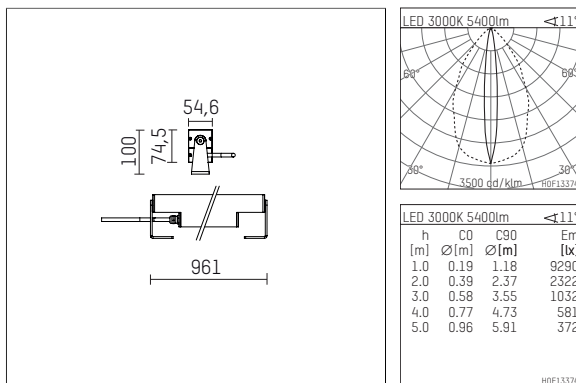

## 119 636 03 916 D | silver

led.modular | IP65  
linear luminaire  
LED | 83 W 3000 K

- linear luminaire led.modular IP65
- adjustable
- with mounting bracket
- for installation on wall or ceiling
- for optimal illumination of vertical facades
- with LED 7200 lm
- colour temperature: 3000 K
- colour rendering index: CRI >90
- L80 / B10 (50.000h)
- SDCM < 2
- net luminous flux: 5400 lm
- total load: 83 W
- luminous efficacy: 65,1 lm/W
- oval flood
- 11° x 61°
- with built in LED power unit, electronic (DALI), 220-240 V, 0/50/60 Hz
- dimmable
- dimming range: 100-1 %
- power supply: supply cord, H05RN-F 5x1 mm<sup>2</sup>, length: 2000 mm
- circular connector RST16 (Wieland)
- housing of extruded aluminium profile
- safety glass, clear
- bracket of stainless steel
- with integrated lens system for homogenous wall illumination
- length: 961 mm, width: 54 mm, height: 100 mm
- weight: 5,15 kg
- protection rating: IP65
- protection class I
- 5 years Hoffmeister warranty
- Made in Germany
- maximum ambient temperature: 44 ° C
- impact resistance class: IK07
- certificates: manufactured according to DIN VDE 0711 / EN 60598, CE
- colour: silver
- 119 636 03 916 D