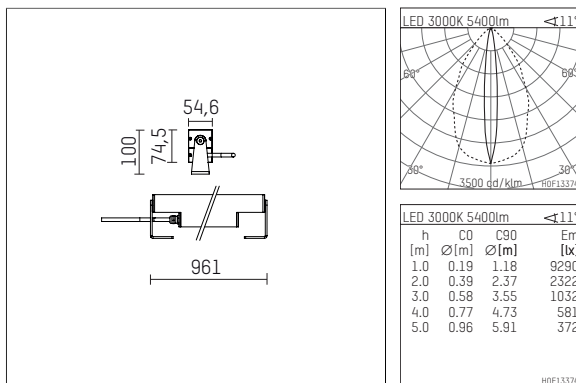

## 119 636 03 916 | silver

led.modular | IP65  
linear luminaire  
LED | 83 W 3000 K

- linear luminaire led.modular IP65
- adjustable
- with mounting bracket
- for installation on wall or ceiling
- for optimal illumination of vertical facades
- with LED 7200 lm
- colour temperature: 3000 K
- colour rendering index: CRI >90
- L80 / B10 (50.000h)
- SDCM < 2
- net luminous flux: 5400 lm
- total load: 83 W
- luminous efficacy: 65,1 lm/W
- oval flood
- 11° x 61°
- with built in LED power unit, electronic, 220-240 V, 0/50/60 Hz
- power supply: supply cord, H05RN-F 3x1 mm<sup>2</sup>, length: 2000 mm
- circular connector RST16 (Wieland)
- housing of extruded aluminium profile
- safety glass, clear
- bracket of stainless steel
- with integrated lens system for homogenous wall illumination
- length: 961 mm, width: 54 mm, height: 100 mm
- weight: 6 kg
- protection rating: IP65
- protection class I
- 5 years Hoffmeister warranty
- Made in Germany
- maximum ambient temperature: 40 ° C
- impact resistance class: IK07
- certificates: manufactured according to DIN VDE 0711 / EN 60598, CE
- colour: silver
- 119 636 03 916