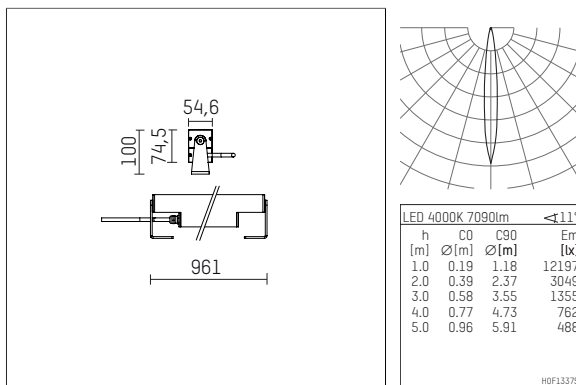

119 636 04 910 | white

led.modular | IP65
linear luminaire
LED | 83 W 4000 K

- linear luminaire led.modular IP65
- adjustable
- with mounting bracket
- for installation on wall or ceiling
- for optimal illumination of vertical facades
- with LED 9450 lm
- colour temperature: 4000 K
- colour rendering index: CRI >80
- L80 / B10 (50.000h)
- SDCM < 2
- net luminous flux: 7090 lm
- total load: 83 W
- luminous efficacy: 85,4 lm/W
- oval flood
- 11° x 61°
- with built in LED power unit, electronic, 220-240 V, 0/50/60 Hz
- power supply: supply cord, H05RN-F 3x1 mm², length: 2000 mm
- circular connector RST16 (Wieland)
- housing of extruded aluminium profile
- safety glass, clear
- bracket of stainless steel
- with integrated lens system for homogenous wall illumination
- length: 961 mm, width: 54 mm, height: 100 mm
- weight: 5,1 kg
- protection rating: IP65
- protection class I
- 5 years Hoffmeister warranty
- Made in Germany
- maximum ambient temperature: 40 ° C
- impact resistance class: IK07
- certificates: manufactured according to DIN VDE 0711 / EN 60598, CE
- colour: white
- 119 636 04 910