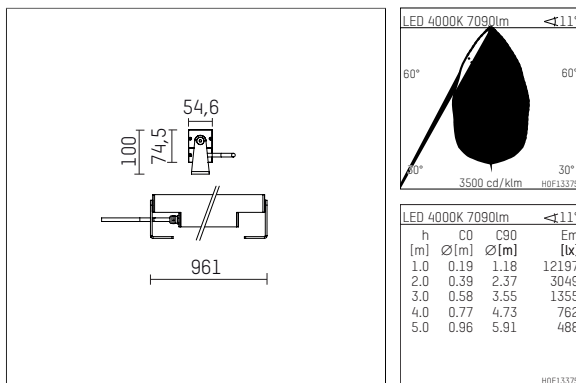

## 119 636 04 916 | silver

led.modular | IP65  
linear luminaire  
LED | 83 W 4000 K

- linear luminaire led.modular IP65
- adjustable
- with mounting bracket
- for installation on wall or ceiling
- for optimal illumination of vertical facades
- with LED 9450 lm
- colour temperature: 4000 K
- colour rendering index: CRI >80
- L80 / B10 (50.000h)
- SDCM < 2
- net luminous flux: 7090 lm
- total load: 83 W
- luminous efficacy: 85,4 lm/W
- oval flood
- 11° x 61°
- with built in LED power unit, electronic, 220-240 V, 0/50/60 Hz
- power supply: supply cord, H05RN-F 3x1 mm<sup>2</sup>, length: 2000 mm
- circular connector RST16 (Wieland)
- housing of extruded aluminium profile
- safety glass, clear
- bracket of stainless steel
- with integrated lens system for homogenous wall illumination
- length: 961 mm, width: 54 mm, height: 100 mm
- weight: 6 kg
- protection rating: IP65
- protection class I
- 5 years Hoffmeister warranty
- Made in Germany
- maximum ambient temperature: 40 ° C
- impact resistance class: IK07
- certificates: manufactured according to DIN VDE 0711 / EN 60598, CE
- colour: silver
- 119 636 04 916