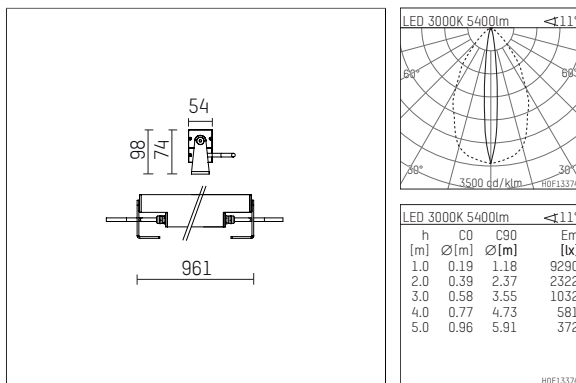

119 636 13 726 | anthracite

led.modular | IP65
linear luminaire
LED | 83 W 3000 K

- linear luminaire led.modular IP65
- adjustable
- with mounting bracket
- for installation on wall or ceiling
- for optimal illumination of vertical facades
- prepared for through wiring
- with LED 7200 lm
- colour temperature: 3000 K
- colour rendering index: CRI >90
- L80 / B10 (50.000h)
- SDCM < 2
- net luminous flux: 5400 lm
- total load: 83 W
- luminous efficacy: 65,1 lm/W
- oval flood
- 11° x 61°
- with built in LED power unit, electronic, 220-240 V, 0/50/60 Hz
- power supply: supply cord, H05RN-F 3x1 mm², length: 2000 mm
- circular connector RST16 (Wieland)
- housing of extruded aluminium profile
- safety glass, clear
- bracket of stainless steel
- with integrated lens system for homogenous wall illumination
- length: 961 mm, width: 54 mm, height: 100 mm
- weight: 6,2 kg
- protection rating: IP65
- protection class I
- 5 years Hoffmeister warranty
- Made in Germany
- maximum ambient temperature: 40 ° C
- impact resistance class: IK07
- certificates: manufactured according to DIN VDE 0711 / EN 60598, CE
- colour: anthracite
- 119 636 13 726