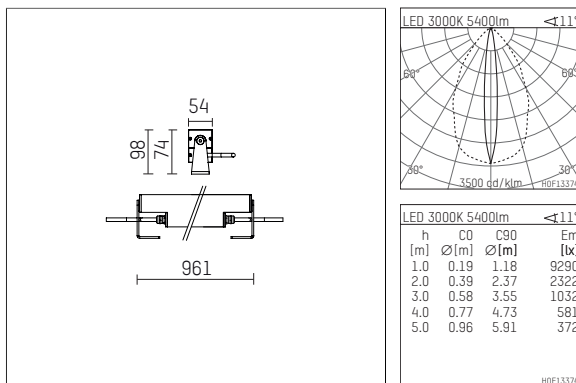

119 636 13 910 D | white

led.modular | IP65
linear luminaire
LED | 83 W 3000 K

- linear luminaire led.modular IP65
- adjustable
- with mounting bracket
- for installation on wall or ceiling
- for optimal illumination of vertical facades
- prepared for through wiring
- with LED 7200 lm
- colour temperature: 3000 K
- colour rendering index: CRI >90
- L80 / B10 (50.000h)
- SDCM < 2
- net luminous flux: 5400 lm
- total load: 83 W
- luminous efficacy: 65,1 lm/W
- oval flood
- 11° x 61°
- with built in LED power unit, electronic (DALI), 220-240 V, 0/50/60 Hz
- dimmable
- dimming range: 100-1 %
- power supply: supply cord, H05RN-F 5x1 mm², length: 2000 mm
- circular connector RST16 (Wieland)
- secondary connection: H05RN-F 5x1 mm², (Typ: circular connector RST16 (Wieland)), length: 2000 mm
- housing of extruded aluminium profile
- safety glass, clear
- bracket of stainless steel
- with integrated lens system for homogenous wall illumination
- length: 961 mm, width: 54 mm, height: 100 mm
- weight: 6,2 kg
- protection rating: IP65
- protection class I
- 5 years Hoffmeister warranty
- Made in Germany
- maximum ambient temperature: 44 °C
- impact resistance class: IK07
- certificates: manufactured according to DIN VDE 0711 / EN 60598, CE
- colour: white
- 119 636 13 910 D