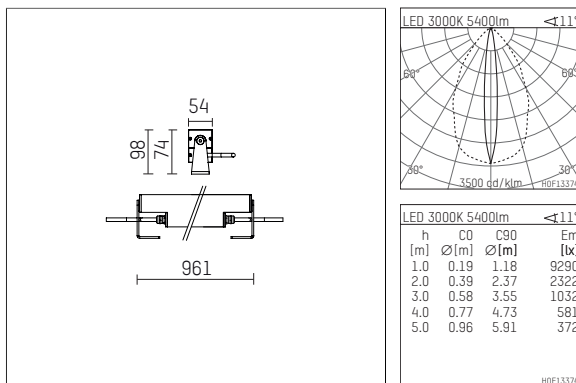

119 636 13 910 | white

led.modular | IP65
linear luminaire
LED | 83 W 3000 K

- linear luminaire led.modular IP65
- adjustable
- with mounting bracket
- for installation on wall or ceiling
- for optimal illumination of vertical facades
- prepared for through wiring
- with LED 7200 lm
- colour temperature: 3000 K
- colour rendering index: CRI >90
- L80 / B10 (50.000h)
- SDCM < 2
- net luminous flux: 5400 lm
- total load: 83 W
- luminous efficacy: 65,1 lm/W
- oval flood
- 11° x 61°
- with built in LED power unit, electronic, 220-240 V, 0/50/60 Hz
- power supply: supply cord, H05RN-F 3x1 mm², length: 2000 mm
- circular connector RST16 (Wieland)
- housing of extruded aluminium profile
- safety glass, clear
- bracket of stainless steel
- with integrated lens system for homogenous wall illumination
- length: 961 mm, width: 54 mm, height: 100 mm
- weight: 6,2 kg
- protection rating: IP65
- protection class I
- 5 years Hoffmeister warranty
- Made in Germany
- maximum ambient temperature: 40 ° C
- impact resistance class: IK07
- certificates: manufactured according to DIN VDE 0711 / EN 60598, CE
- colour: white
- 119 636 13 910