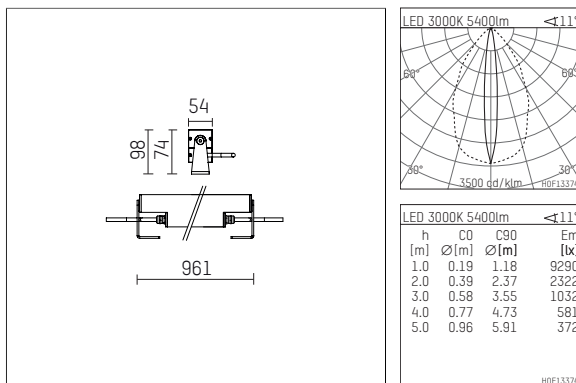

119 636 13 916 D | silver

led.modular | IP65
linear luminaire
LED | 83 W 3000 K

- linear luminaire led.modular IP65
- adjustable
- with mounting bracket
- for installation on wall or ceiling
- for optimal illumination of vertical facades
- prepared for through wiring
- with LED 7200 lm
- colour temperature: 3000 K
- colour rendering index: CRI >90
- L80 / B10 (50.000h)
- SDCM < 2
- net luminous flux: 5400 lm
- total load: 83 W
- luminous efficacy: 65,1 lm/W
- oval flood
- $11^\circ \times 61^\circ$
- with built in LED power unit, electronic (DALI), 220-240 V, 0/50/60 Hz
- dimmable
- dimming range: 100-1 %
- power supply: supply cord, H05RN-F 5x1 mm², length: 2000 mm
- circular connector RST16 (Wieland)
- secondary connection: H05RN-F 5x1 mm², (Typ: circular connector RST16 (Wieland)), length: 2000 mm
- housing of extruded aluminium profile
- safety glass, clear
- bracket of stainless steel
- with integrated lens system for homogenous wall illumination
- length: 961 mm, width: 54 mm, height: 100 mm
- weight: 6,2 kg
- protection rating: IP65
- protection class I
- 5 years Hoffmeister warranty
- Made in Germany
- maximum ambient temperature: 44 °C
- impact resistance class: IK07
- certificates: manufactured according to DIN VDE 0711 / EN 60598, CE
- colour: silver
- 119 636 13 916 D