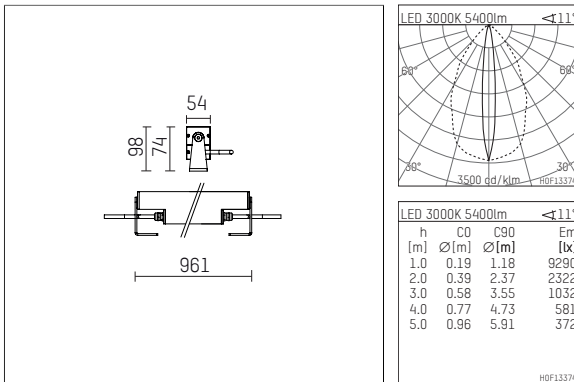

119 636 13 916 | silver

led.modular | IP65
linear luminaire
LED | 83 W 3000 K

- linear luminaire led.modular IP65
- adjustable
- with mounting bracket
- for installation on wall or ceiling
- for optimal illumination of vertical facades
- prepared for through wiring
- with LED 7200 lm
- colour temperature: 3000 K
- colour rendering index: CRI >90
- L80 / B10 (50.000h)
- SDCM < 2
- net luminous flux: 5400 lm
- total load: 83 W
- luminous efficacy: 65,1 lm/W
- oval flood
- 11° x 61°
- with built in LED power unit, electronic, 220-240 V, 0/50/60 Hz
- power supply: supply cord, H05RN-F 3x1 mm², length: 2000 mm
- circular connector RST16 (Wieland)
- housing of extruded aluminium profile
- safety glass, clear
- bracket of stainless steel
- with integrated lens system for homogenous wall illumination
- length: 961 mm, width: 54 mm, height: 100 mm
- weight: 6,2 kg
- protection rating: IP65
- protection class I
- 5 years Hoffmeister warranty
- Made in Germany
- maximum ambient temperature: 40 ° C
- impact resistance class: IK07
- certificates: manufactured according to DIN VDE 0711 / EN 60598, CE
- colour: silver
- 119 636 13 916