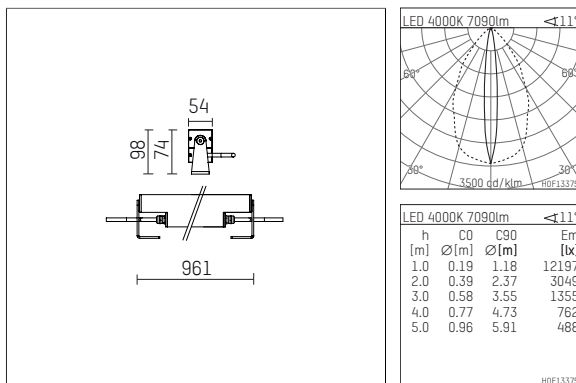

119 636 14 910 | white

led.modular | IP65
linear luminaire
LED | 83 W 4000 K

- linear luminaire led.modular IP65
- adjustable
- with mounting bracket
- for installation on wall or ceiling
- for optimal illumination of vertical facades
- prepared for through wiring
- with LED 9450 lm
- colour temperature: 4000 K
- colour rendering index: CRI >80
- L80 / B10 (50.000h)
- SDCM < 2
- net luminous flux: 7090 lm
- total load: 83 W
- luminous efficacy: 85,4 lm/W
- oval flood
- 11° x 61°
- with built in LED power unit, electronic, 220-240 V, 0/50/60 Hz
- power supply: supply cord, H05RN-F 3x1 mm², length: 2000 mm
- circular connector RST16 (Wieland)
- housing of extruded aluminium profile
- safety glass, clear
- bracket of stainless steel
- with integrated lens system for homogenous wall illumination
- length: 961 mm, width: 54 mm, height: 100 mm
- weight: 6,2 kg
- protection rating: IP65
- protection class I
- 5 years Hoffmeister warranty
- Made in Germany
- maximum ambient temperature: 40 ° C
- impact resistance class: IK07
- certificates: manufactured according to DIN VDE 0711 / EN 60598, CE
- colour: white
- 119 636 14 910