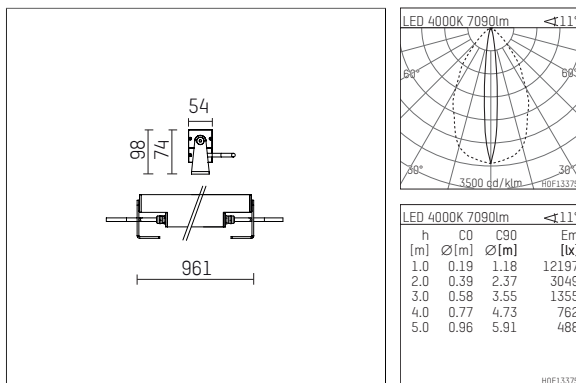

119 636 14 916 | silver

led.modular | IP65
linear luminaire
LED | 83 W 4000 K

- linear luminaire led.modular IP65
- adjustable
- with mounting bracket
- for installation on wall or ceiling
- for optimal illumination of vertical facades
- prepared for through wiring
- with LED 9450 lm
- colour temperature: 4000 K
- colour rendering index: CRI >80
- L80 / B10 (50.000h)
- SDCM < 2
- net luminous flux: 7090 lm
- total load: 83 W
- luminous efficacy: 85,4 lm/W
- oval flood
- 11° x 61°
- with built in LED power unit, electronic, 220-240 V, 0/50/60 Hz
- power supply: supply cord, H05RN-F 3x1 mm², length: 2000 mm
- circular connector RST16 (Wieland)
- housing of extruded aluminium profile
- safety glass, clear
- bracket of stainless steel
- with integrated lens system for homogenous wall illumination
- length: 961 mm, width: 54 mm, height: 100 mm
- weight: 6,2 kg
- protection rating: IP65
- protection class I
- 5 years Hoffmeister warranty
- Made in Germany
- maximum ambient temperature: 40 ° C
- impact resistance class: IK07
- certificates: manufactured according to DIN VDE 0711 / EN 60598, CE
- colour: silver
- 119 636 14 916