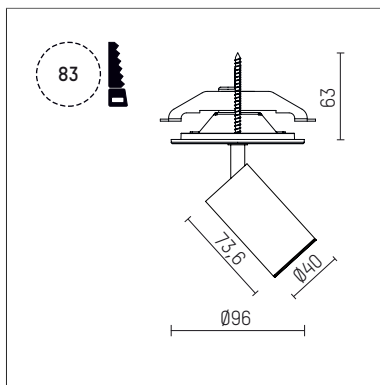

## 12081403 721-PA | black

ak.tina 2  
spotlight  
LED | 8 W 3000 K

- spotlight ak.tina 2
- with recessed mounting plate
- for recessed installation into wall or ceiling
- with LED 550 lm
- colour temperature: 3000 K
- colour rendering index: CRI >90
- L90 / B10 (50.000h)
- SDCM < 90
- net luminous flux: 320 lm
- total load: 8 W
- luminous efficacy: 40,0 lm/W
- rotationsymmetrical light distribution, medium
- beam angle: 32 °
- with external LED power unit, 220-240 V, 50/60 Hz
- Dimming with external dimmers possible (trailing-edge and leading-edge)
- power supply: supply cord with plug connection  
2x5x2,5 mm<sup>2</sup>, length: 360 mm
- suitable for through wiring
- housing of aluminium
- ceiling plate of die cast aluminium
- diameter: 96 mm, recessing diameter: 83 mm
- recessing depth: 63 mm, ceiling thickness: 1-45 mm
- rotatable 360°, 90° tiltable
- weight: 0,75 kg
- 5 years Hoffmeister warranty
- Made in Germany
- maximum ambient temperature: 35 ° C
- certificates: manufactured according to DIN VDE 0711 / EN 60598, CE
- colour: black
- 12081403 721-PA