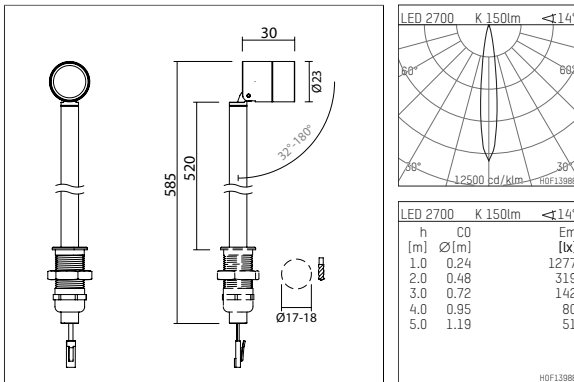

120 932 02 721 | black anodised

ak.tina 1 top | Spot
recessed spotlight
LED | 2 W 2700 K

- recessed spotlight ak.tina 1 top Spot
- height adjustable
- with lockable rod
- for installation in showcase furniture
- with LED 150 lm
- colour temperature: 2700 K
- colour rendering index: CRI >80
- L90 / B10 (50.000h)
- SDCM < 2
- total load: 2 W
- rotationsymmetrical light distribution, spot
- for external control gear
- secondary connection:
- supply cord with plug connection, length: 880 mm
- housing of aluminium
- length: 30 mm, height: 548 mm
- recessing diameter: 17 mm
- recessing depth: 37 mm
- rotatable 360°, 32°- 180°
- weight: 0,134 kg
- protection rating: IP20
- protection class III
- 5 years Hoffmeister warranty
- Made in Germany
- maximum ambient temperature: 35 ° C
- certificates: manufactured according to DIN VDE 0711 / EN 60598, CE
- colour: black anodised
- 120 932 02 721

- Overview of accessories on the following page / s

120 932 02 721
accessory

Required accessories

description accessory general	dimensions in mm	item number	pic.-No.
LED power unit, 1-10V constant current driver hotplug 700mA, 20W, for max. 6 ak.tina	LxWxH: 149 x 40 x 21	120 986 10 000 A	01
LED power unit, DALI mit Amplitudendimmung constant current driver hotplug 700mA, 20W, for max. 6 ak.tina	LxWxH: 149 x 40 x 21	120 986 10 000 D	01
LED power unit constant current driver hotplug 700mA, 20W, for max. 6 ak.tina	LxWxH: 149 x 40 x 21	120 986 10 000	01

120 932 02 721
accessory

Optional accessories

description accessory general	dimensions in mm	item number	pic.-No.
connection ring, with honeycomb louver for ak.tina		120 993 00 910	07
connection ring, with wide-flood lens for ak.tina		120 997 00 910	06