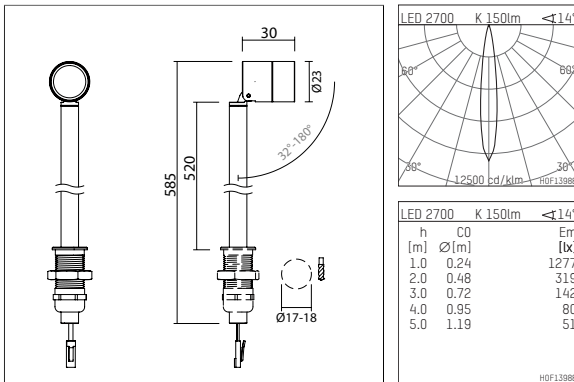

120 932 02 907 | silver anodised

ak.tina 1 top | Spot
recessed spotlight
LED | 2 W 2700 K

- recessed spotlight ak.tina 1 top Spot
- height adjustable
- with lockable rod
- for installation in showcase furniture
- with LED 150 lm
- colour temperature: 2700 K
- colour rendering index: CRI >80
- L90 / B10 (50.000h)
- SDCM < 2
- total load: 2 W
- rotationsymmetrical light distribution, spot
- for external control gear
- secondary connection:
- supply cord with plug connection, length: 880 mm
- housing of aluminium
- length: 30 mm, height: 548 mm
- recessing diameter: 17 mm
- recessing depth: 37 mm
- rotatable 360°, 32°- 180°
- weight: 0,134 kg
- protection rating: IP20
- protection class III
- 5 years Hoffmeister warranty
- Made in Germany
- maximum ambient temperature: 35 ° C
- certificates: manufactured according to DIN VDE 0711 / EN 60598, CE
- colour: silver anodised
- 120 932 02 907

- Overview of accessories on the following page / s

120 932 02 907
accessory

Required accessories

| description accessory general | dimensions in mm | item number | pic.-No. |
|--|----------------------|------------------|----------|
| LED power unit, 1-10V constant current driver hotplug 700mA, 20W, for max. 6 ak.tina | LxWxH: 149 x 40 x 21 | 120 986 10 000 A | 01 |
| LED power unit, DALI mit Amplitudendimmung constant current driver hotplug 700mA, 20W, for max. 6 ak.tina | LxWxH: 149 x 40 x 21 | 120 986 10 000 D | 01 |
| LED power unit constant current driver hotplug 700mA, 20W, for max. 6 ak.tina | LxWxH: 149 x 40 x 21 | 120 986 10 000 | 01 |

120 932 02 907
accessory

Optional accessories

| description accessory general | dimensions in mm | item number | pic.-No. |
|---|------------------|----------------|----------|
| connection ring, with honeycomb louver for ak.tina | | 120 993 00 910 | 07 |
| connection ring, with wide-flood lens for ak.tina | | 120 997 00 910 | 06 |