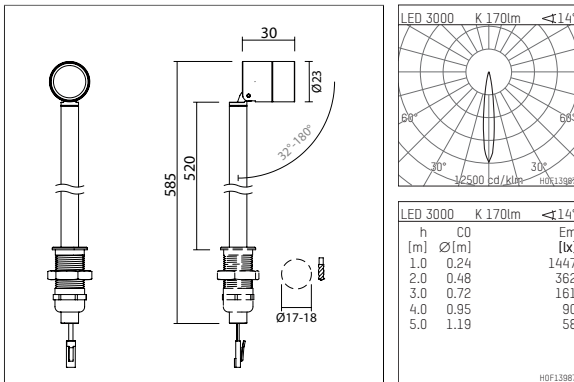

120 932 03 721 | black anodised

ak.tina 1 top | Spot
recessed spotlight
LED | 2 W 3000 K

- recessed spotlight ak.tina 1 top Spot
- height adjustable
- with lockable rod
- for installation in showcase furniture
- with LED 210 lm
- colour temperature: 3000 K
- colour rendering index: CRI >80
- L90 / B10 (50.000h)
- SDCM < 2
- net luminous flux: 170 lm
- total load: 2 W
- luminous efficacy: 85,0 lm/W
- rotationsymmetrical light distribution, spot
- for external control gear
- secondary connection:
- supply cord with plug connection, length: 880 mm
- housing of aluminium
- length: 30 mm, height: 548 mm
- recessing diameter: 17 mm
- recessing depth: 37 mm
- rotatable 360°, 32°- 180°
- weight: 0,134 kg
- protection rating: IP20
- protection class III
- 5 years Hoffmeister warranty
- Made in Germany
- maximum ambient temperature: 35 ° C
- certificates: manufactured according to DIN VDE 0711 / EN 60598, CE
- colour: black anodised
- 120 932 03 721

- Overview of accessories on the following page / s

120 932 03 721
accessory

Required accessories

description accessory general	dimensions in mm	item number	pic.-No.
LED power unit, 1-10V constant current driver hotplug 700mA, 20W, for max. 6 ak.tina	LxWxH: 149 x 40 x 21	120 986 10 000 A	01
LED power unit, DALI mit Amplitudendimmung constant current driver hotplug 700mA, 20W, for max. 6 ak.tina	LxWxH: 149 x 40 x 21	120 986 10 000 D	01
LED power unit constant current driver hotplug 700mA, 20W, for max. 6 ak.tina	LxWxH: 149 x 40 x 21	120 986 10 000	01

120 932 03 721

accessory

Optional accessories

description accessory general	dimensions in mm	item number	pic.-No.
connection ring, with honeycomb louver for ak.tina		120 993 00 910	07
connection ring, with wide-flood lense for ak.tina		120 997 00 910	06