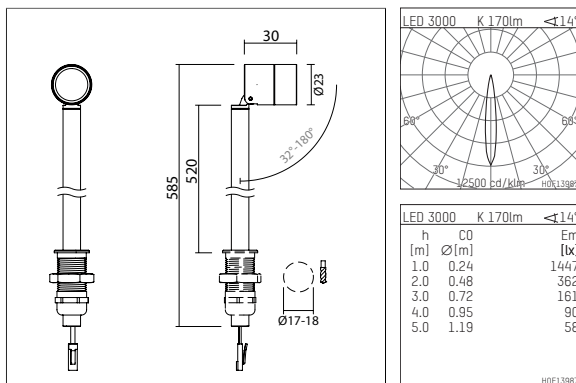

120 932 03 907 | silver anodised

ak.tina 1 top | Spot
recessed spotlight
LED | 2 W 3000 K

- recessed spotlight ak.tina 1 top Spot
- height adjustable
- with lockable rod
- for installation in showcase furniture
- with LED 210 lm
- colour temperature: 3000 K
- colour rendering index: CRI >80
- L90 / B10 (50.000h)
- SDCM < 2
- net luminous flux: 170 lm
- total load: 2 W
- luminous efficacy: 85,0 lm/W
- rotationsymmetrical light distribution, spot
- for external control gear
- secondary connection:
- supply cord with plug connection, length: 880 mm
- housing of aluminium
- length: 30 mm, height: 548 mm
- recessing diameter: 17 mm
- recessing depth: 37 mm
- rotatable 360°, 32°- 180°
- weight: 0,134 kg
- protection rating: IP20
- protection class III
- 5 years Hoffmeister warranty
- Made in Germany
- maximum ambient temperature: 35 ° C
- certificates: manufactured according to DIN VDE 0711 / EN 60598, CE
- colour: silver anodised
- 120 932 03 907

- Overview of accessories on the following page / s

120 932 03 907
accessory

Required accessories

description accessory general	dimensions in mm	item number	pic.-No.
LED power unit, 1-10V constant current driver hotplug 700mA, 20W, for max. 6 ak.tina	LxWxH: 149 x 40 x 21	120 986 10 000 A	01
LED power unit, DALI mit Amplitudendimmung constant current driver hotplug 700mA, 20W, for max. 6 ak.tina	LxWxH: 149 x 40 x 21	120 986 10 000 D	01
LED power unit constant current driver hotplug 700mA, 20W, for max. 6 ak.tina	LxWxH: 149 x 40 x 21	120 986 10 000	01

120 932 03 907
accessory

Optional accessories

description accessory general	dimensions in mm	item number	pic.-No.
connection ring, with honeycomb louver for ak.tina		120 993 00 910	07
connection ring, with wide-flood lens for ak.tina		120 997 00 910	06