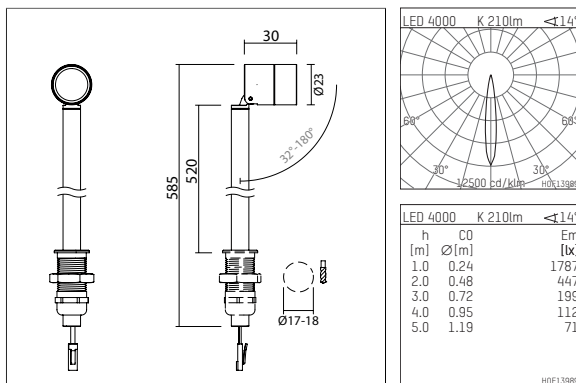

## 120 932 04 721 | black anodised

ak.tina 1 top | Spot  
recessed spotlight  
LED | 2 W 4000 K

- recessed spotlight ak.tina 1 top Spot
- height adjustable
- with lockable rod
- for installation in showcase furniture
- with LED 260 lm
- colour temperature: 4000 K
- colour rendering index: CRI >90
- L90 / B10 (50.000h)
- SDCM < 2
- net luminous flux: 210 lm
- total load: 2 W
- luminous efficacy: 105,0 lm/W
- rotationsymmetrical light distribution, spot
- for external control gear
- secondary connection:
- supply cord with plug connection, length: 880 mm
- housing of aluminium
- length: 30 mm, height: 548 mm
- recessing diameter: 17 mm
- recessing depth: 37 mm
- rotatable 360°, 32°- 180°
- weight: 0,134 kg
- protection rating: IP20
- protection class III
- 5 years Hoffmeister warranty
- Made in Germany
- maximum ambient temperature: 35 ° C
- certificates: manufactured according to DIN VDE 0711 / EN 60598, CE
- colour: black anodised
- 120 932 04 721

## Required accessories

description accessory general	dimensions in mm	item number	pic.-No.
LED power unit, 1-10V constant current driver hotplug 700mA, 20W, for max. 6 ak.tina	LxWxH: 149 x 40 x 21	120 986 10 000 A	01
LED power unit, DALI mit Amplitudendimmung constant current driver hotplug 700mA, 20W, for max. 6 ak.tina	LxWxH: 149 x 40 x 21	120 986 10 000 D	01
LED power unit constant current driver hotplug 700mA, 20W, for max. 6 ak.tina	LxWxH: 149 x 40 x 21	120 986 10 000	01

### Optional accessories

description accessory general	dimensions in mm	item number	pic.-No.
connection ring, with honeycomb louver for ak.tina		120 993 00 910	07
connection ring, with wide-flood lens for ak.tina		120 997 00 910	06