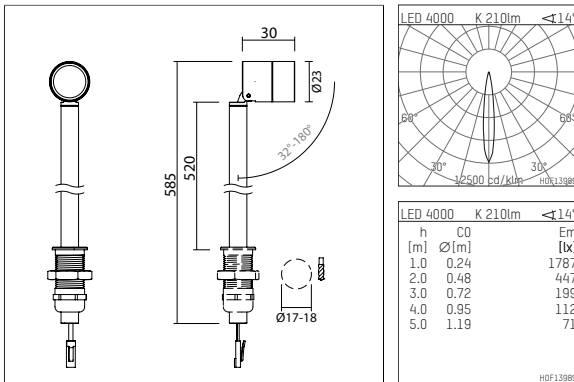

**120 932 04 907 | silver anodised**

ak.tina 1 top | Spot  
recessed spotlight  
LED | 2 W 4000 K

- recessed spotlight ak.tina 1 top Spot
- height adjustable
- with lockable rod
- for installation in showcase furniture
- with LED 260 lm
- colour temperature: 4000 K
- colour rendering index: CRI >90
- L90 / B10 (50.000h)
- SDCM < 2
- net luminous flux: 210 lm
- total load: 2 W
- luminous efficacy: 105,0 lm/W
- rotationsymmetrical light distribution, spot
- for external control gear
- secondary connection:
- supply cord with plug connection, length: 880 mm
- housing of aluminium
- length: 30 mm, height: 548 mm
- recessing diameter: 17 mm
- recessing depth: 37 mm
- rotatable 360°, 32°- 180°
- weight: 0,134 kg
- protection rating: IP20
- protection class III
- 5 years Hoffmeister warranty
- Made in Germany
- maximum ambient temperature: 35 ° C
- certificates: manufactured according to DIN VDE 0711 / EN 60598, CE
- colour: silver anodised
- 120 932 04 907

## Required accessories

description accessory general	dimensions in mm	item number	pic.-No.
LED power unit, 1-10V constant current driver hotplug 700mA, 20W, for max. 6 ak.tina	LxWxH: 149 x 40 x 21	120 986 10 000 A	01
LED power unit, DALI mit Amplitudendimmung constant current driver hotplug 700mA, 20W, for max. 6 ak.tina	LxWxH: 149 x 40 x 21	120 986 10 000 D	01
LED power unit constant current driver hotplug 700mA, 20W, for max. 6 ak.tina	LxWxH: 149 x 40 x 21	120 986 10 000	01

120 932 04 907  
**accessory**

**Optional accessories**

description accessory general	dimensions in mm	item number	pic.-No.
connection ring, with honeycomb louver for ak.tina		120 993 00 910	07
connection ring, with wide-flood lens for ak.tina		120 997 00 910	06