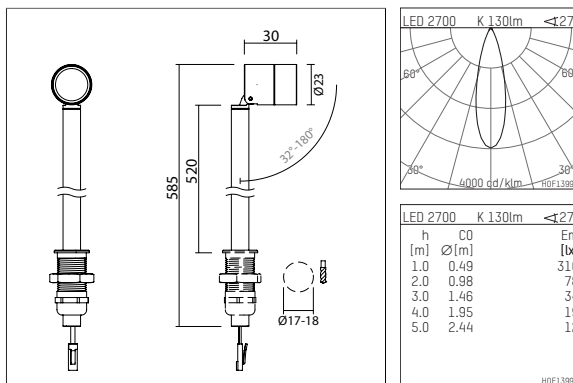

120 933 02 721 | black anodised

ak.tina 1 top | Medium
recessed spotlight
LED | 2 W 2700 K

- recessed spotlight ak.tina 1 top Medium
- height adjustable
- with lockable rod
- for installation in showcase furniture
- with LED 130 lm
- colour temperature: 2700 K
- colour rendering index: CRI >80
- L90 / B10 (50.000h)
- SDCM < 2
- total load: 2 W
- rotationsymmetrical light distribution, medium
- for external control gear
- secondary connection:
- supply cord with plug connection, length: 880 mm
- housing of aluminium
- length: 30 mm, height: 548 mm
- recessing diameter: 17 mm
- recessing depth: 37 mm
- rotatable 360°, 32°- 180°
- weight: 0,134 kg
- protection rating: IP20
- protection class III
- 5 years Hoffmeister warranty
- Made in Germany
- maximum ambient temperature: 35 ° C
- certificates: manufactured according to DIN VDE 0711 / EN 60598, CE
- colour: black anodised
- 120 933 02 721

- Overview of accessories on the following page / s

120 933 02 721
accessory

Required accessories

description accessory general	dimensions in mm	item number	pic.-No.
LED power unit, 1-10V constant current driver hotplug 700mA, 20W, for max. 6 ak.tina	LxWxH: 149 x 40 x 21	120 986 10 000 A	01
LED power unit, DALI mit Amplitudendimmung constant current driver hotplug 700mA, 20W, for max. 6 ak.tina	LxWxH: 149 x 40 x 21	120 986 10 000 D	01
LED power unit constant current driver hotplug 700mA, 20W, for max. 6 ak.tina	LxWxH: 149 x 40 x 21	120 986 10 000	01

120 933 02 721
accessory

Optional accessories

description accessory general	dimensions in mm	item number	pic.-No.
connection ring, with honeycomb louver for ak.tina		120 993 00 910	07
connection ring, with wide-flood lense for ak.tina		120 997 00 910	06