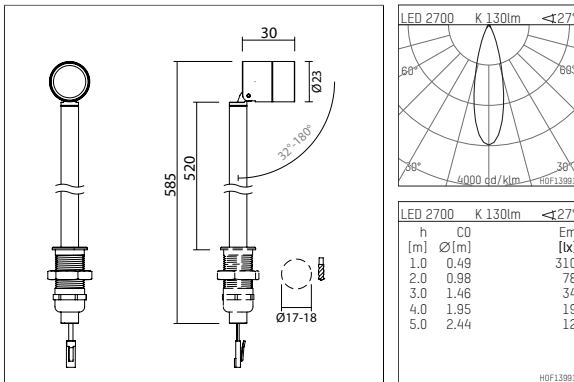

## 120 933 02 907 | silver anodised

ak.tina 1 top | Medium  
recessed spotlight  
LED | 2 W 2700 K

- recessed spotlight ak.tina 1 top Medium
- height adjustable
- with lockable rod
- for installation in showcase furniture
- with LED 130 lm
- colour temperature: 2700 K
- colour rendering index: CRI >80
- L90 / B10 (50.000h)
- SDCM < 2
- total load: 2 W
- rotationsymmetrical light distribution, medium
- for external control gear
- secondary connection:
- supply cord with plug connection, length: 880 mm
- housing of aluminium
- length: 30 mm, height: 548 mm
- recessing diameter: 17 mm
- recessing depth: 37 mm
- rotatable 360°, 32°- 180°
- weight: 0,134 kg
- protection rating: IP20
- protection class III
- 5 years Hoffmeister warranty
- Made in Germany
- maximum ambient temperature: 35 ° C
- certificates: manufactured according to DIN VDE 0711 / EN 60598, CE
- colour: silver anodised
- 120 933 02 907

## Required accessories

description accessory general	dimensions in mm	item number	pic.-No.
LED power unit, 1-10V constant current driver hotplug 700mA, 20W, for max. 6 ak.tina	LxWxH: 149 x 40 x 21	120 986 10 000 A	01
LED power unit, DALI mit Amplitudendimmung constant current driver hotplug 700mA, 20W, for max. 6 ak.tina	LxWxH: 149 x 40 x 21	120 986 10 000 D	01
LED power unit constant current driver hotplug 700mA, 20W, for max. 6 ak.tina	LxWxH: 149 x 40 x 21	120 986 10 000	01

### Optional accessories

description accessory general	dimensions in mm	item number	pic.-No.
connection ring, with honeycomb louver for ak.tina		120 993 00 910	07
connection ring, with wide-flood lense for ak.tina		120 997 00 910	06