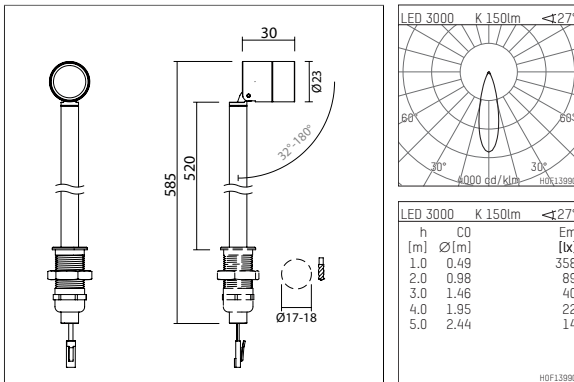

## 120 933 03 721 | black anodised

ak.tina 1 top | Medium  
recessed spotlight  
LED | 2 W 3000 K

- recessed spotlight ak.tina 1 top Medium
- height adjustable
- with lockable rod
- for installation in showcase furniture
- with LED 210 lm
- colour temperature: 3000 K
- colour rendering index: CRI >80
- L90 / B10 (50.000h)
- SDCM < 2
- net luminous flux: 150 lm
- total load: 2 W
- luminous efficacy: 75,0 lm/W
- rotationsymmetrical light distribution, medium
- for external control gear
- secondary connection:
- supply cord with plug connection, length: 880 mm
- housing of aluminium
- length: 30 mm, height: 548 mm
- recessing diameter: 17 mm
- recessing depth: 37 mm
- rotatable 360°, 32°- 180°
- weight: 0,134 kg
- protection rating: IP20
- protection class III
- 5 years Hoffmeister warranty
- Made in Germany
- maximum ambient temperature: 35 ° C
- certificates: manufactured according to DIN VDE 0711 / EN 60598, CE
- colour: black anodised
- 120 933 03 721

## Required accessories

description accessory general	dimensions in mm	item number	pic.-No.
LED power unit, 1-10V constant current driver hotplug 700mA, 20W, for max. 6 ak.tina	LxWxH: 149 x 40 x 21	120 986 10 000 A	01
LED power unit, DALI mit Amplitudendimmung constant current driver hotplug 700mA, 20W, for max. 6 ak.tina	LxWxH: 149 x 40 x 21	120 986 10 000 D	01
LED power unit constant current driver hotplug 700mA, 20W, for max. 6 ak.tina	LxWxH: 149 x 40 x 21	120 986 10 000	01

120 933 03 721  
**accessory**

**Optional accessories**

description accessory general	dimensions in mm	item number	pic.-No.
connection ring, with honeycomb louver for ak.tina		120 993 00 910	07
connection ring, with wide-flood lens for ak.tina		120 997 00 910	06