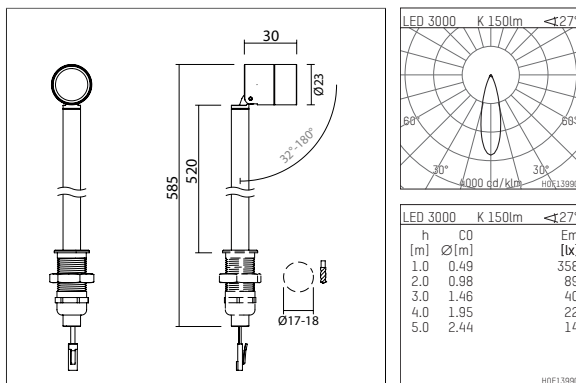

120 933 03 907 | silver anodised

ak.tina 1 top | Medium
recessed spotlight
LED | 2 W 3000 K

- recessed spotlight ak.tina 1 top Medium
- height adjustable
- with lockable rod
- for installation in showcase furniture
- with LED 210 lm
- colour temperature: 3000 K
- colour rendering index: CRI >80
- L90 / B10 (50.000h)
- SDCM < 2
- net luminous flux: 150 lm
- total load: 2 W
- luminous efficacy: 75,0 lm/W
- rotationsymmetrical light distribution, medium
- for external control gear
- secondary connection:
- supply cord with plug connection, length: 880 mm
- housing of aluminium
- length: 30 mm, height: 548 mm
- recessing diameter: 17 mm
- recessing depth: 37 mm
- rotatable 360°, 32°- 180°
- weight: 0,134 kg
- protection rating: IP20
- protection class III
- 5 years Hoffmeister warranty
- Made in Germany
- maximum ambient temperature: 35 ° C
- certificates: manufactured according to DIN VDE 0711 / EN 60598, CE
- colour: silver anodised
- 120 933 03 907

- Overview of accessories on the following page / s

120 933 03 907
accessory

Required accessories

description accessory general	dimensions in mm	item number	pic.-No.
LED power unit, 1-10V constant current driver hotplug 700mA, 20W, for max. 6 ak.tina	LxWxH: 149 x 40 x 21	120 986 10 000 A	01
LED power unit, DALI mit Amplitudendimmung constant current driver hotplug 700mA, 20W, for max. 6 ak.tina	LxWxH: 149 x 40 x 21	120 986 10 000 D	01
LED power unit constant current driver hotplug 700mA, 20W, for max. 6 ak.tina	LxWxH: 149 x 40 x 21	120 986 10 000	01

120 933 03 907
accessory

Optional accessories

description accessory general	dimensions in mm	item number	pic.-No.
connection ring, with honeycomb louver for ak.tina		120 993 00 910	07
connection ring, with wide-flood lense for ak.tina		120 997 00 910	06