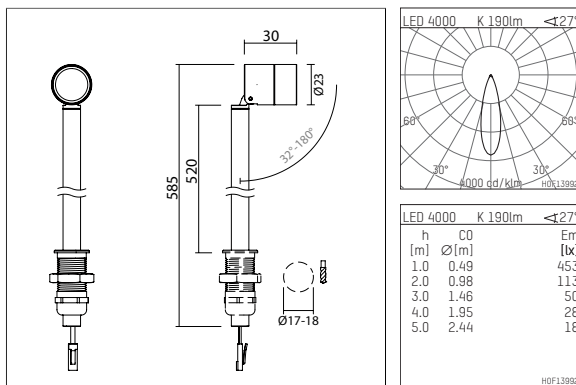

120 933 04 721 | black anodised

ak.tina 1 top | Medium
recessed spotlight
LED | 2 W 4000 K

- recessed spotlight ak.tina 1 top Medium
- height adjustable
- with lockable rod
- for installation in showcase furniture
- with LED 260 lm
- colour temperature: 4000 K
- colour rendering index: CRI >90
- L90 / B10 (50.000h)
- SDCM < 2
- net luminous flux: 190 lm
- total load: 2 W
- luminous efficacy: 95,0 lm/W
- rotationsymmetrical light distribution, medium
- for external control gear
- secondary connection:
- supply cord with plug connection, length: 880 mm
- housing of aluminium
- length: 30 mm, height: 548 mm
- recessing diameter: 17 mm
- recessing depth: 37 mm
- rotatable 360°, 32°- 180°
- weight: 0,134 kg
- protection rating: IP20
- protection class III
- 5 years Hoffmeister warranty
- Made in Germany
- maximum ambient temperature: 35 ° C
- certificates: manufactured according to DIN VDE 0711 / EN 60598, CE
- colour: black anodised
- 120 933 04 721

- Overview of accessories on the following page / s

120 933 04 721
accessory

Required accessories

description accessory general	dimensions in mm	item number	pic.-No.
LED power unit, 1-10V constant current driver hotplug 700mA, 20W, for max. 6 ak.tina	LxWxH: 149 x 40 x 21	120 986 10 000 A	01
LED power unit, DALI mit Amplitudendimmung constant current driver hotplug 700mA, 20W, for max. 6 ak.tina	LxWxH: 149 x 40 x 21	120 986 10 000 D	01
LED power unit constant current driver hotplug 700mA, 20W, for max. 6 ak.tina	LxWxH: 149 x 40 x 21	120 986 10 000	01

120 933 04 721
accessory

Optional accessories

description accessory general	dimensions in mm	item number	pic.-No.
connection ring, with honeycomb louver for ak.tina		120 993 00 910	07
connection ring, with wide-flood lens for ak.tina		120 997 00 910	06