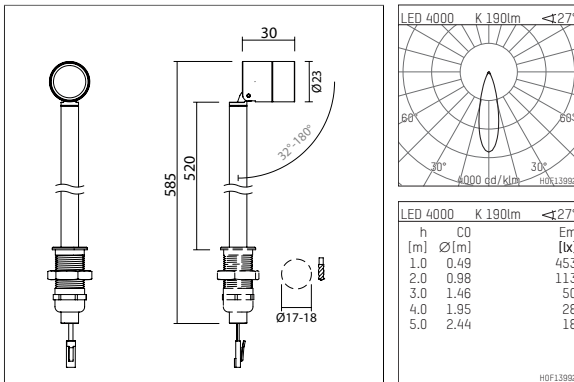

120 933 04 907 | silver anodised

ak.tina 1 top | Medium
recessed spotlight
LED | 2 W 4000 K

- recessed spotlight ak.tina 1 top Medium
- height adjustable
- with lockable rod
- for installation in showcase furniture
- with LED 260 lm
- colour temperature: 4000 K
- colour rendering index: CRI >90
- L90 / B10 (50.000h)
- SDCM < 2
- net luminous flux: 190 lm
- total load: 2 W
- luminous efficacy: 95,0 lm/W
- rotationsymmetrical light distribution, medium
- for external control gear
- secondary connection:
- supply cord with plug connection, length: 880 mm
- housing of aluminium
- length: 30 mm, height: 54.8 mm
- recessing diameter: 17 mm
- recessing depth: 37 mm
- rotatable 360°, 32°- 180°
- weight: 0,134 kg
- protection rating: IP20
- protection class III
- 5 years Hoffmeister warranty
- Made in Germany
- maximum ambient temperature: 35 ° C
- certificates: manufactured according to DIN VDE 0711 / EN 60598, CE
- colour: silver anodised
- 120 933 04 907

- Overview of accessories on the following page / s

120 933 04 907
accessory

Required accessories

description accessory general	dimensions in mm	item number	pic.-No.
LED power unit, 1-10V constant current driver hotplug 700mA, 20W, for max. 6 ak.tina	LxWxH: 149 x 40 x 21	120 986 10 000 A	01
LED power unit, DALI mit Amplitudendimmung constant current driver hotplug 700mA, 20W, for max. 6 ak.tina	LxWxH: 149 x 40 x 21	120 986 10 000 D	01
LED power unit constant current driver hotplug 700mA, 20W, for max. 6 ak.tina	LxWxH: 149 x 40 x 21	120 986 10 000	01

120 933 04 907
accessory

Optional accessories

description accessory general	dimensions in mm	item number	pic.-No.
connection ring, with honeycomb louver for ak.tina		120 993 00 910	07
connection ring, with wide-flood lense for ak.tina		120 997 00 910	06