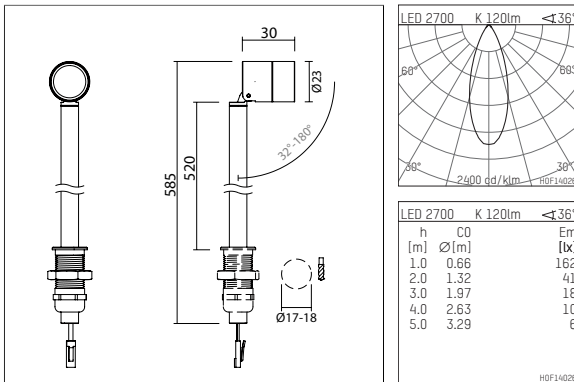

120 934 02 721 | black anodised

ak.tina 1 top | Flood
recessed spotlight
LED | 2 W 2700 K

- recessed spotlight ak.tina 1 top Flood
- height adjustable
- with lockable rod
- for installation in showcase furniture
- with LED 180 lm
- colour temperature: 2700 K
- colour rendering index: CRI >80
- L90 / B10 (50.000h)
- SDCM < 2
- net luminous flux: 120 lm
- total load: 2 W
- luminous efficacy: 60,0 lm/W
- rotationsymmetrical light distribution, flood
- for external control gear
- secondary connection:
- supply cord with plug connection, length: 880 mm
- housing of aluminium
- length: 30 mm, height: 548 mm
- recessing diameter: 17 mm
- recessing depth: 37 mm
- rotatable 360°, 32°- 180°
- weight: 0,134 kg
- protection rating: IP20
- protection class III
- 5 years Hoffmeister warranty
- Made in Germany
- maximum ambient temperature: 35 ° C
- certificates: manufactured according to DIN VDE 0711 / EN 60598, CE
- colour: black anodised
- 120 934 02 721

- Overview of accessories on the following page / s

120 934 02 721
accessory

Required accessories

description accessory general	dimensions in mm	item number	pic.-No.
LED power unit, 1-10V constant current driver hotplug 700mA, 20W, for max. 6 ak.tina	LxWxH: 149 x 40 x 21	120 986 10 000 A	01
LED power unit, DALI mit Amplitudendimmung constant current driver hotplug 700mA, 20W, for max. 6 ak.tina	LxWxH: 149 x 40 x 21	120 986 10 000 D	01
LED power unit constant current driver hotplug 700mA, 20W, for max. 6 ak.tina	LxWxH: 149 x 40 x 21	120 986 10 000	01

120 934 02 721
accessory

Optional accessories

description accessory general	dimensions in mm	item number	pic.-No.
connection ring, with honeycomb louver for ak.tina		120 993 00 910	07
connection ring, with wide-flood lens for ak.tina		120 997 00 910	06