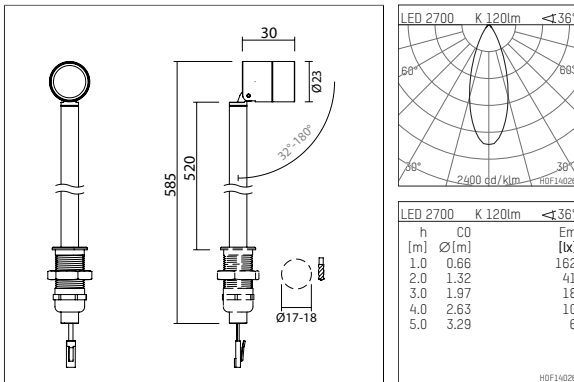

## 120 934 02 907 | silver anodised

ak.tina 1 top | Flood  
recessed spotlight  
LED | 2 W 2700 K

- recessed spotlight ak.tina 1 top Flood
- height adjustable
- with lockable rod
- for installation in showcase furniture
- with LED 180 lm
- colour temperature: 2700 K
- colour rendering index: CRI >80
- L90 / B10 (50.000h)
- SDCM < 2
- net luminous flux: 120 lm
- total load: 2 W
- luminous efficacy: 60,0 lm/W
- rotationsymmetrical light distribution, flood
- for external control gear
- secondary connection:
- supply cord with plug connection, length: 880 mm
- housing of aluminium
- length: 30 mm, height: 548 mm
- recessing diameter: 17 mm
- recessing depth: 37 mm
- rotatable 360°, 32°- 180°
- weight: 0,134 kg
- protection rating: IP20
- protection class III
- 5 years Hoffmeister warranty
- Made in Germany
- maximum ambient temperature: 35 ° C
- certificates: manufactured according to DIN VDE 0711 / EN 60598, CE
- colour: silver anodised
- 120 934 02 907

## Required accessories

description accessory general	dimensions in mm	item number	pic.-No.
LED power unit, 1-10V constant current driver hotplug 700mA, 20W, for max. 6 ak.tina	LxWxH: 149 x 40 x 21	120 986 10 000 A	01
LED power unit, DALI mit Amplitudendimmung constant current driver hotplug 700mA, 20W, for max. 6 ak.tina	LxWxH: 149 x 40 x 21	120 986 10 000 D	01
LED power unit constant current driver hotplug 700mA, 20W, for max. 6 ak.tina	LxWxH: 149 x 40 x 21	120 986 10 000	01

## Optional accessories

description accessory general	dimensions in mm	item number	pic.-No.
connection ring, with honeycomb louver for ak.tina		120 993 00 910	07
connection ring, with wide-flood lens for ak.tina		120 997 00 910	06