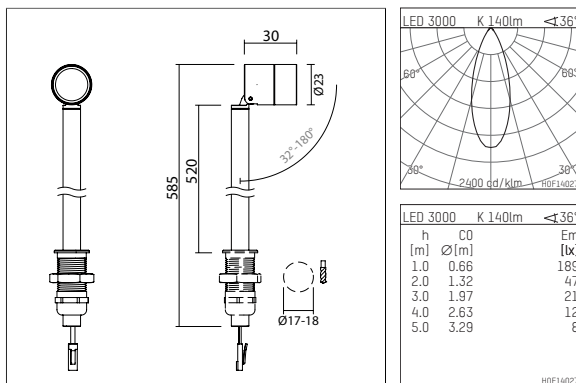

120 934 03 721 | black anodised

ak.tina 1 top | Flood
recessed spotlight
LED | 2 W 3000 K

- recessed spotlight ak.tina 1 top Flood
- height adjustable
- with lockable rod
- for installation in showcase furniture
- with LED 210 lm
- colour temperature: 3000 K
- colour rendering index: CRI >80
- L90 / B10 (50.000h)
- SDCM < 2
- net luminous flux: 140 lm
- total load: 2 W
- luminous efficacy: 70,0 lm/W
- rotationsymmetrical light distribution, flood
- for external control gear
- secondary connection:
- supply cord with plug connection, length: 880 mm
- housing of aluminium
- length: 30 mm, height: 548 mm
- recessing diameter: 17 mm
- recessing depth: 37 mm
- rotatable 360°, 32°- 180°
- weight: 0,134 kg
- protection rating: IP20
- protection class III
- 5 years Hoffmeister warranty
- Made in Germany
- maximum ambient temperature: 35 ° C
- certificates: manufactured according to DIN VDE 0711 / EN 60598, CE
- colour: black anodised
- 120 934 03 721

- Overview of accessories on the following page / s

120 934 03 721
accessory

Required accessories

description accessory general	dimensions in mm	item number	pic.-No.
LED power unit, 1-10V constant current driver hotplug 700mA, 20W, for max. 6 ak.tina	LxWxH: 149 x 40 x 21	120 986 10 000 A	01
LED power unit, DALI mit Amplitudendimmung constant current driver hotplug 700mA, 20W, for max. 6 ak.tina	LxWxH: 149 x 40 x 21	120 986 10 000 D	01
LED power unit constant current driver hotplug 700mA, 20W, for max. 6 ak.tina	LxWxH: 149 x 40 x 21	120 986 10 000	01

120 934 03 721
accessory

Optional accessories

description accessory general	dimensions in mm	item number	pic.-No.
connection ring, with honeycomb louver for ak.tina		120 993 00 910	07
connection ring, with wide-flood lense for ak.tina		120 997 00 910	06